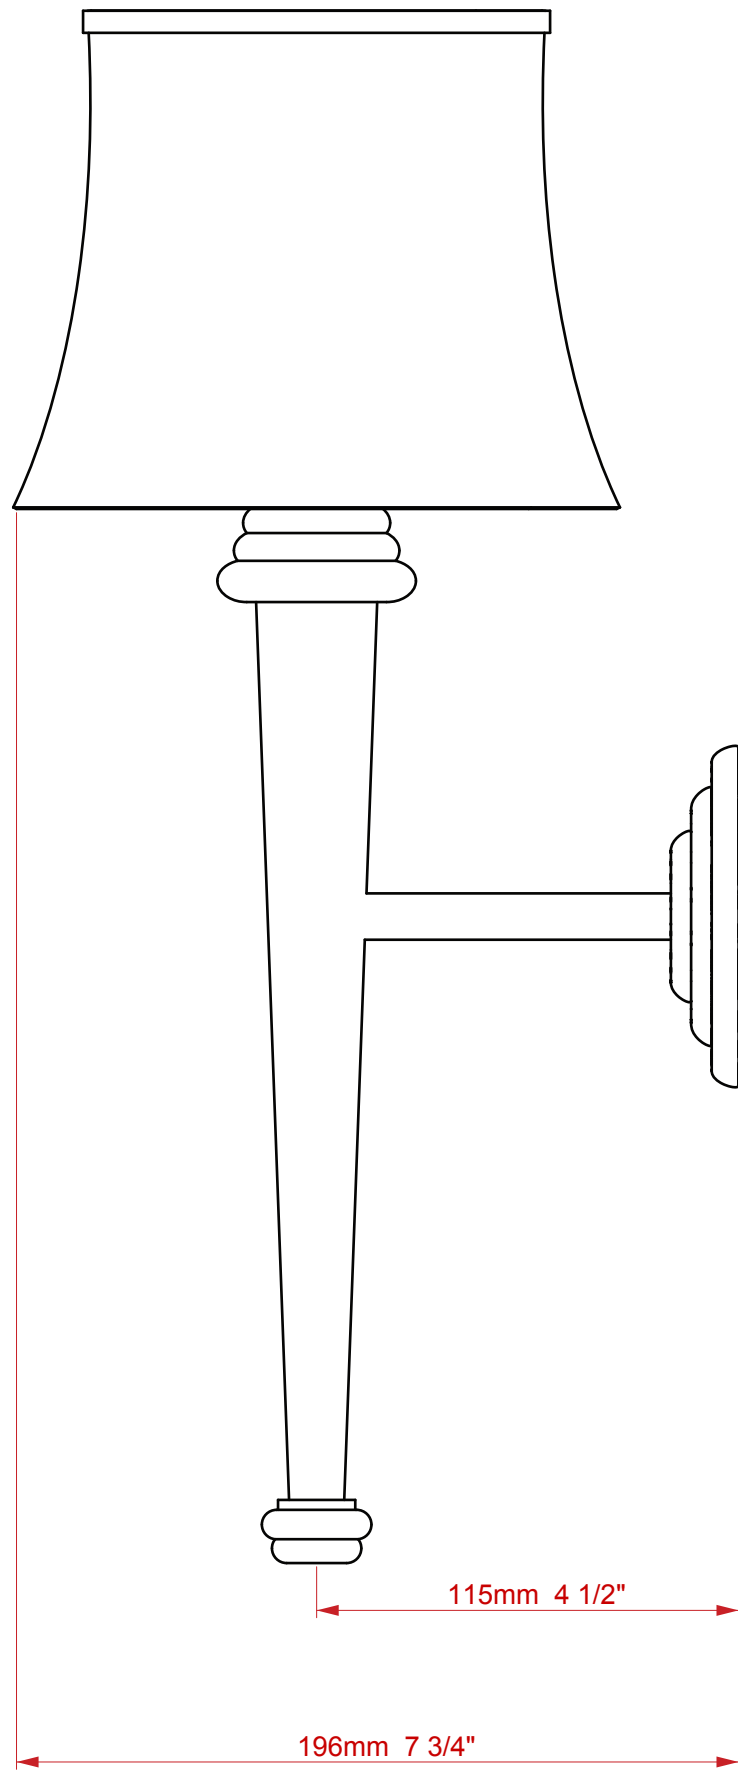

## FLORENCE SINGLE

The Florence is a wall lamp of distinction that exudes elegance and quality. Available in single or double lamp format (single shown). The charming Florence wall light features a tapered main stem with subtle rounded ring detailing at either end of the stem. The old English antique finish adds an understated sense of lavishness.

### Dimensions

Height: 422 mm  
Backplate: 92 mm  
Projection: 196 mm

## Technical Details

**Lamp Type** 1 x B22 UK, 1 x E27 EU, 1 x E26 US | 240v/110v

**Finish Options** All finishes available

**Lamp Type Energy Saving** LED only

**Lead Time** 4 - 6 weeks

### Similar Lamp Options

Florence Double

Devonshire Single Swing Arm

The Traditional Shelton Wall Light

Drawing Name:

Florance Single Arm Wall Light

Material: Brass