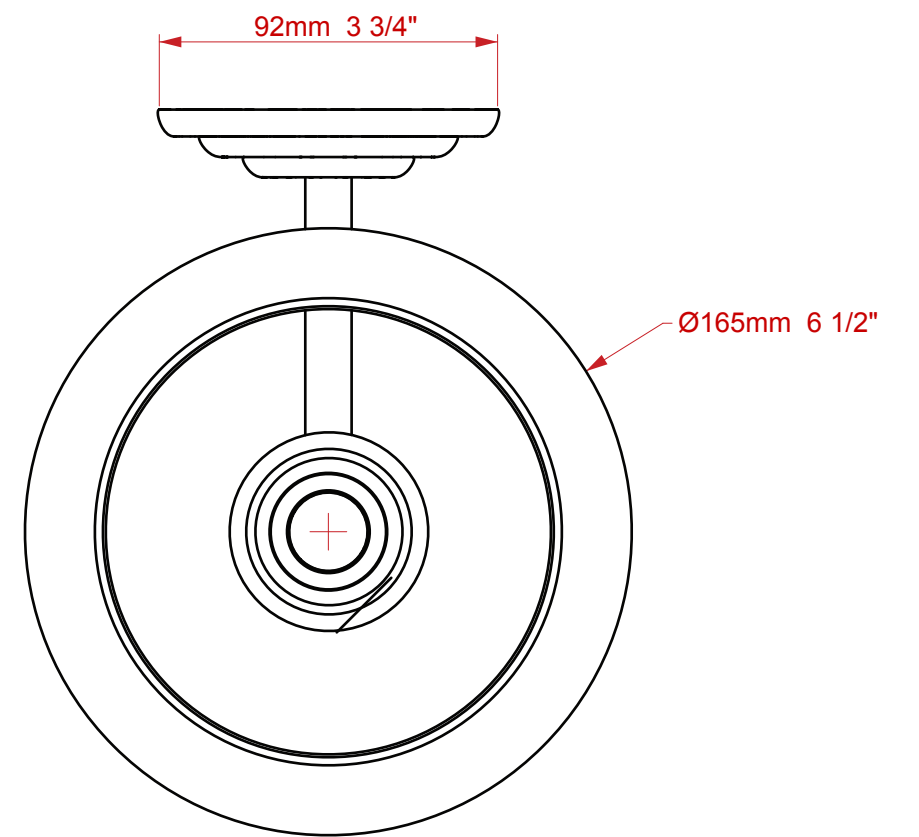

## FLORENCE SINGLE

The Florence is a wall lamp of distinction that exudes elegance and quality. Available in single or double lamp format (single shown). The charming Florence wall light features a tapered main stem with subtle rounded ring detailing at either end of the stem. The old English antique finish adds an understated sense of lavishness.

### Dimensions

Height: 422 mm  
Backplate: 92 mm  
Projection: 196 mm

### Similar Lamp Options

Florence Double

Devonshire Single Swing Arm

The Traditional Shelton Wall Light

Drawing Name:

Florance Single Arm Wall Light

Material: Brass