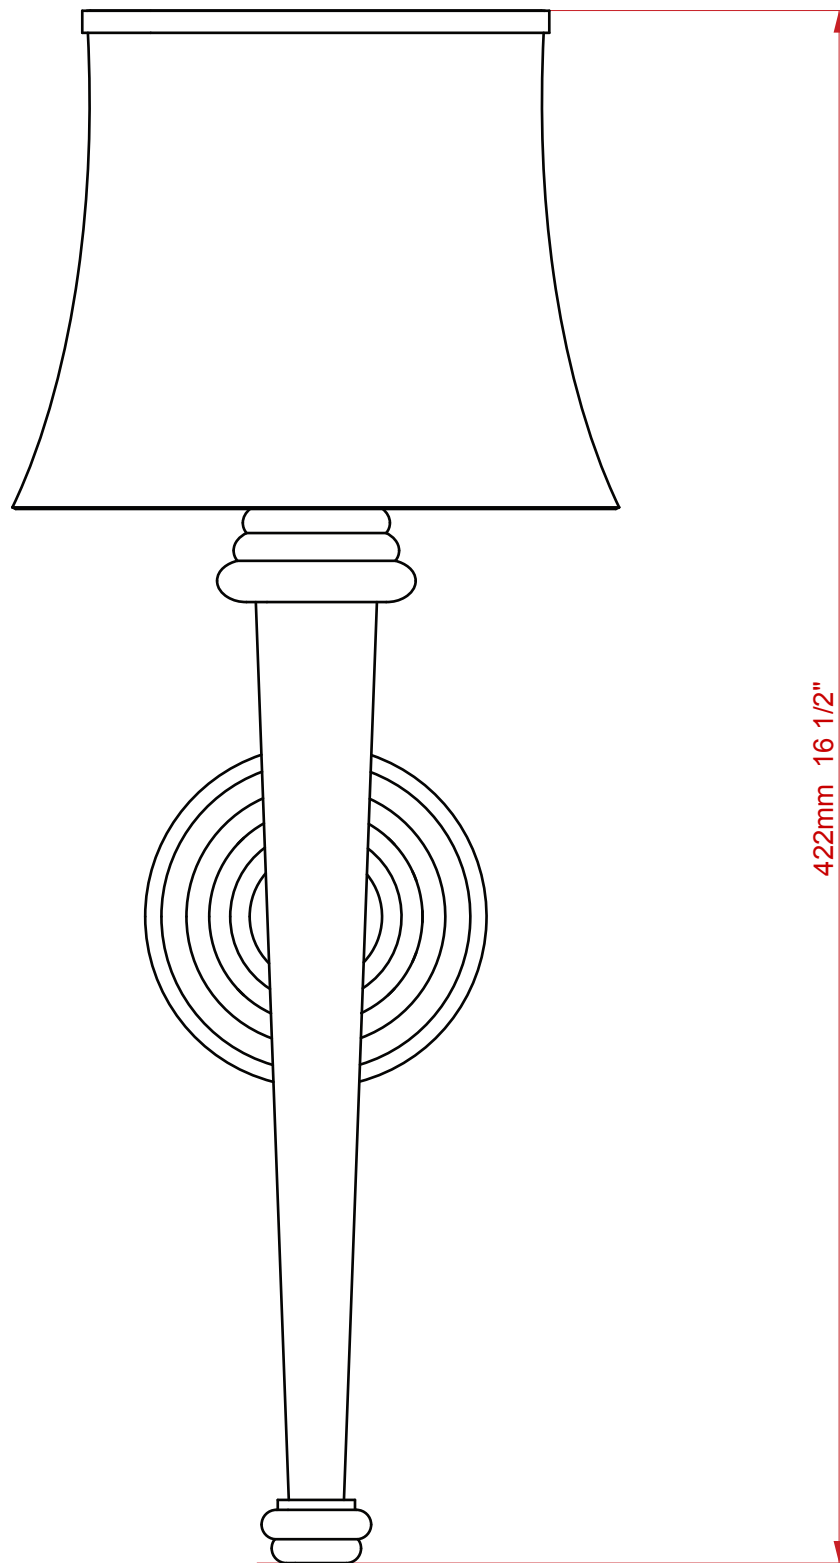

## FLORENCE SINGLE

The Florence is a wall lamp of distinction that exudes elegance and quality. Available in single or double lamp format (single shown). The charming Florence wall light features a tapered main stem with subtle rounded ring detailing at either end of the stem. The old English antique finish adds an understated sense of lavishness.

### Dimensions

Height: 422 mm  
Backplate: 92 mm  
Projection: 196 mm

## Technical Details

**Lamp Type** 1 x B22 UK, 1 x E27 EU, 1 x E26 US | 240v/110v

**Finish Options** All finishes available

**Lamp Type Energy Saving** LED only

**Lead Time** 4 - 6 weeks

### Similar Lamp Options

Florence Double

Devonshire Single Swing Arm

The Traditional Shelton Wall Light

Drawing Name:

Florance Single Arm Wall Light

Material: Brass