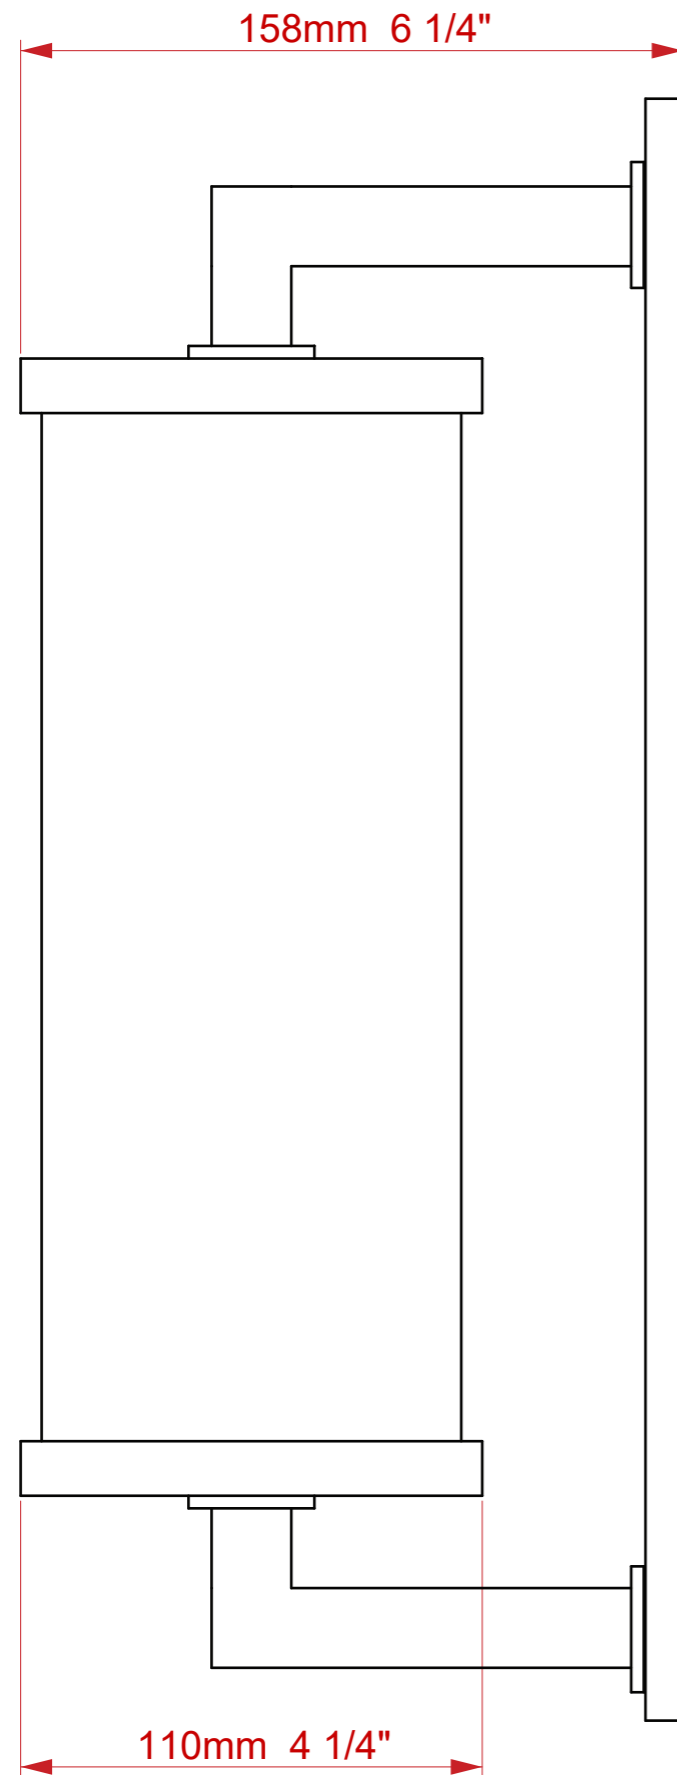

ALABASTER TUBE LAMP

As the name suggests this cylindrical lamp incorporates a striking tube of alabaster, encapsulated at either end by solid brass fittings, finely finished with an intriguing 'hammered' textured backplate. The Alabaster Tube Light is a wall light that can be used individually or complimented by The Lamp Factory's Alabaster Table Lamp. This lamp is ideal suited for bathroom applications.

Dimensions

Height: 386 mm

Height of shade: 271 mm

Diameter of shade: 110 mm

Width of backplate: 63 mm

Technical Details

Lamp Type	1 x B22 UK, 1 x E27 EU, 1 x E26 US
Finish Options	Semi translucent rock
Lamp Type Energy Saving	Suitable for Incandescent or LED equivalent
Shade Options	
Lead Time	4 - 6 weeks

Similar Lamp Options

Alabaster Table Light

Alabaster Petal Shade Single Wall Light

Opera Table Lamp With Gold Effect

Drawing Name:

Tube Alabaster Bathroom Wall Light

Material: Brass