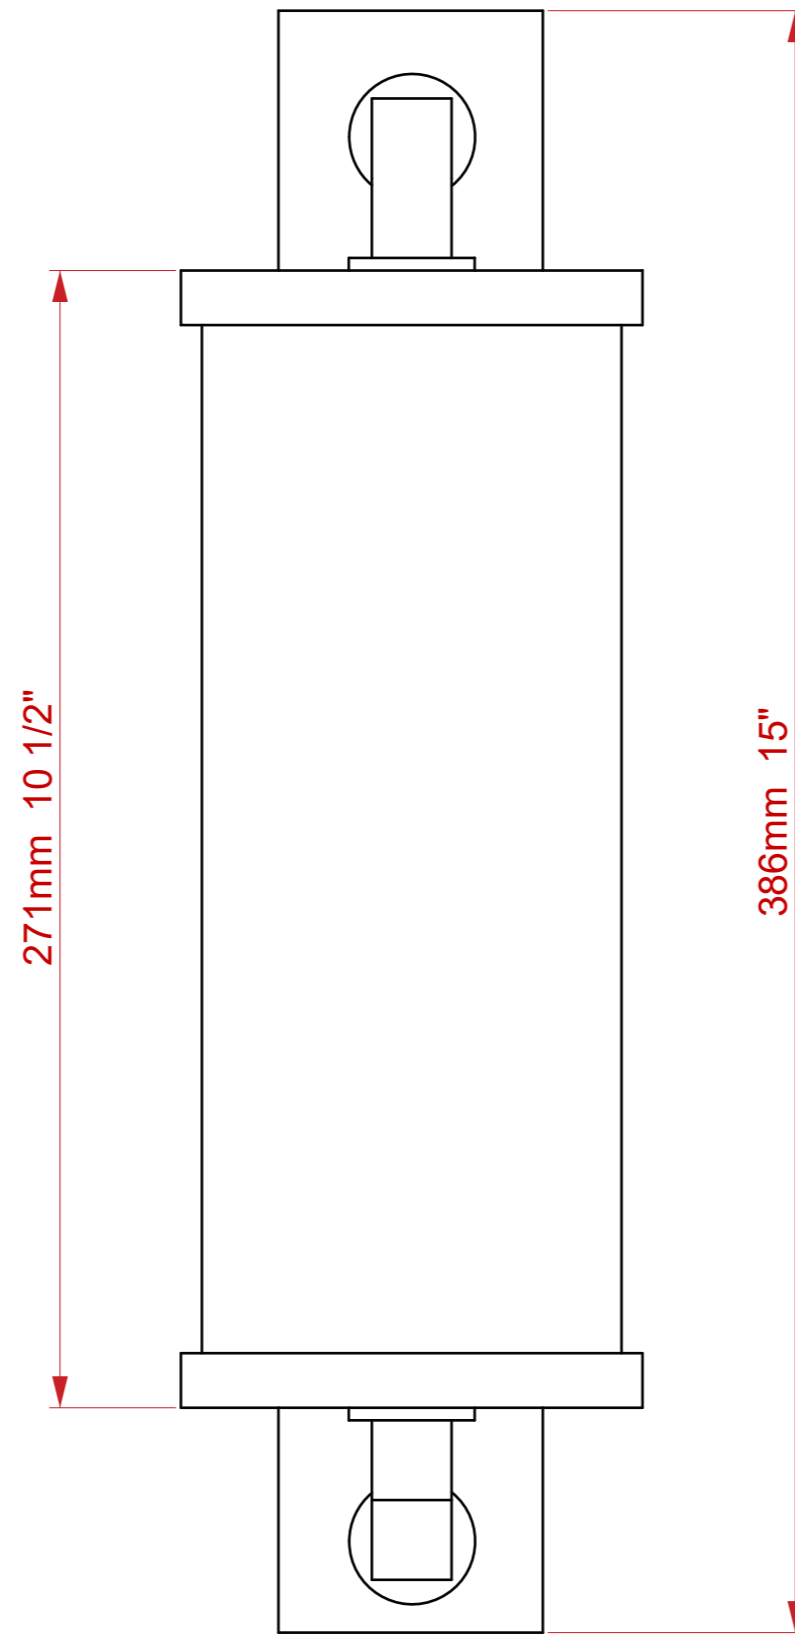

ALABASTER TUBE LAMP

As the name suggests this cylindrical lamp incorporates a striking tube of alabaster, encapsulated at either end by solid brass fittings, finely finished with an intriguing 'hammered' textured backplate. The Alabaster Tube Light is a wall light that can be used individually or complimented by The Lamp Factory's Alabaster Table Lamp. This lamp is ideal suited for bathroom applications.

Dimensions

Height: 386 mm

Height of shade: 271 mm

Diameter of shade: 110 mm

Width of backplate: 63 mm

Technical Details

Lamp Type	1 x B22 UK, 1 x E27 EU, 1 x E26 US
Finish Options	Semi translucent rock
Lamp Type Energy Saving	Suitable for Incandescent or LED equivalent
Shade Options	
Lead Time	4 - 6 weeks

Similar Lamp Options

Alabaster Table Light

Alabaster Petal Shade Single Wall Light

Opera Table Lamp With Gold Effect

Drawing Name:

Tube Alabaster Bathroom Wall Light

Material: Brass