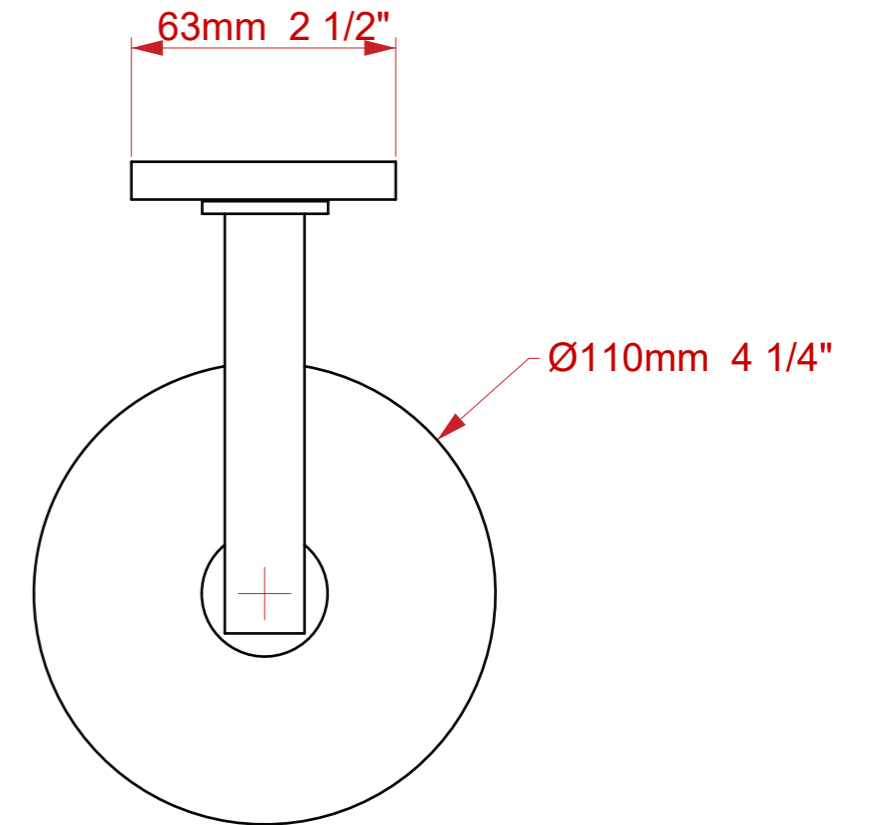

Drawing Name:

Tube Alabaster Bathroom Wall Light

Material: Brass