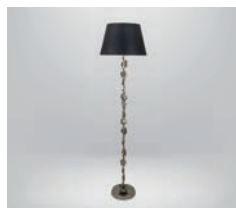

Divine Floor Lamp