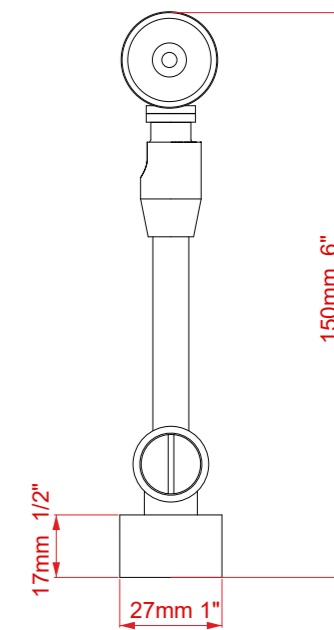

### Dimensions

#### Small

Length: 280 mm  
Backplate length: 90 mm  
Backplate height: 27 mm  
Backplate depth: 17 mm  
Projection: 150 mm

#### Long

Length: 561 mm  
Backplate length: 90 mm  
Backplate height: 27 mm  
Backplate depth: 17 mm  
Projection: 150 mm

### Similar Lamp Options

The Avaline Picture Light

Fenwick Reading Wall Light

Cambridge Book Case Light

Drawing Name:

Bancroft Picture Light Short

Material: Brass

Drawing Name:  
Bancroft Picture Light Long  
Material: Brass