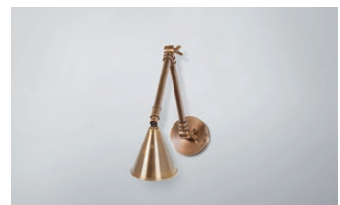

## THE BANCROFT PICTURE LIGHT

The Bancroft is a high quality picture light handcrafted with a beautiful antique brass finish, functional yet statesman like the Bancroft features an intricate ball-and-socket joint to allow multidirectional movement and rotation of the lamp and shade. The Bancroft has a dimmable warm white LED light. Other sizes available.

### Similar Lamp Options

The Avaline Picture Light

Fenwick Reading Wall Light

Cambridge Book Case Light

Drawing Name:

Bancroft Picture Light Short

Material: Brass

Drawing Name:  
Bancroft Picture Light Long  
Material: Brass