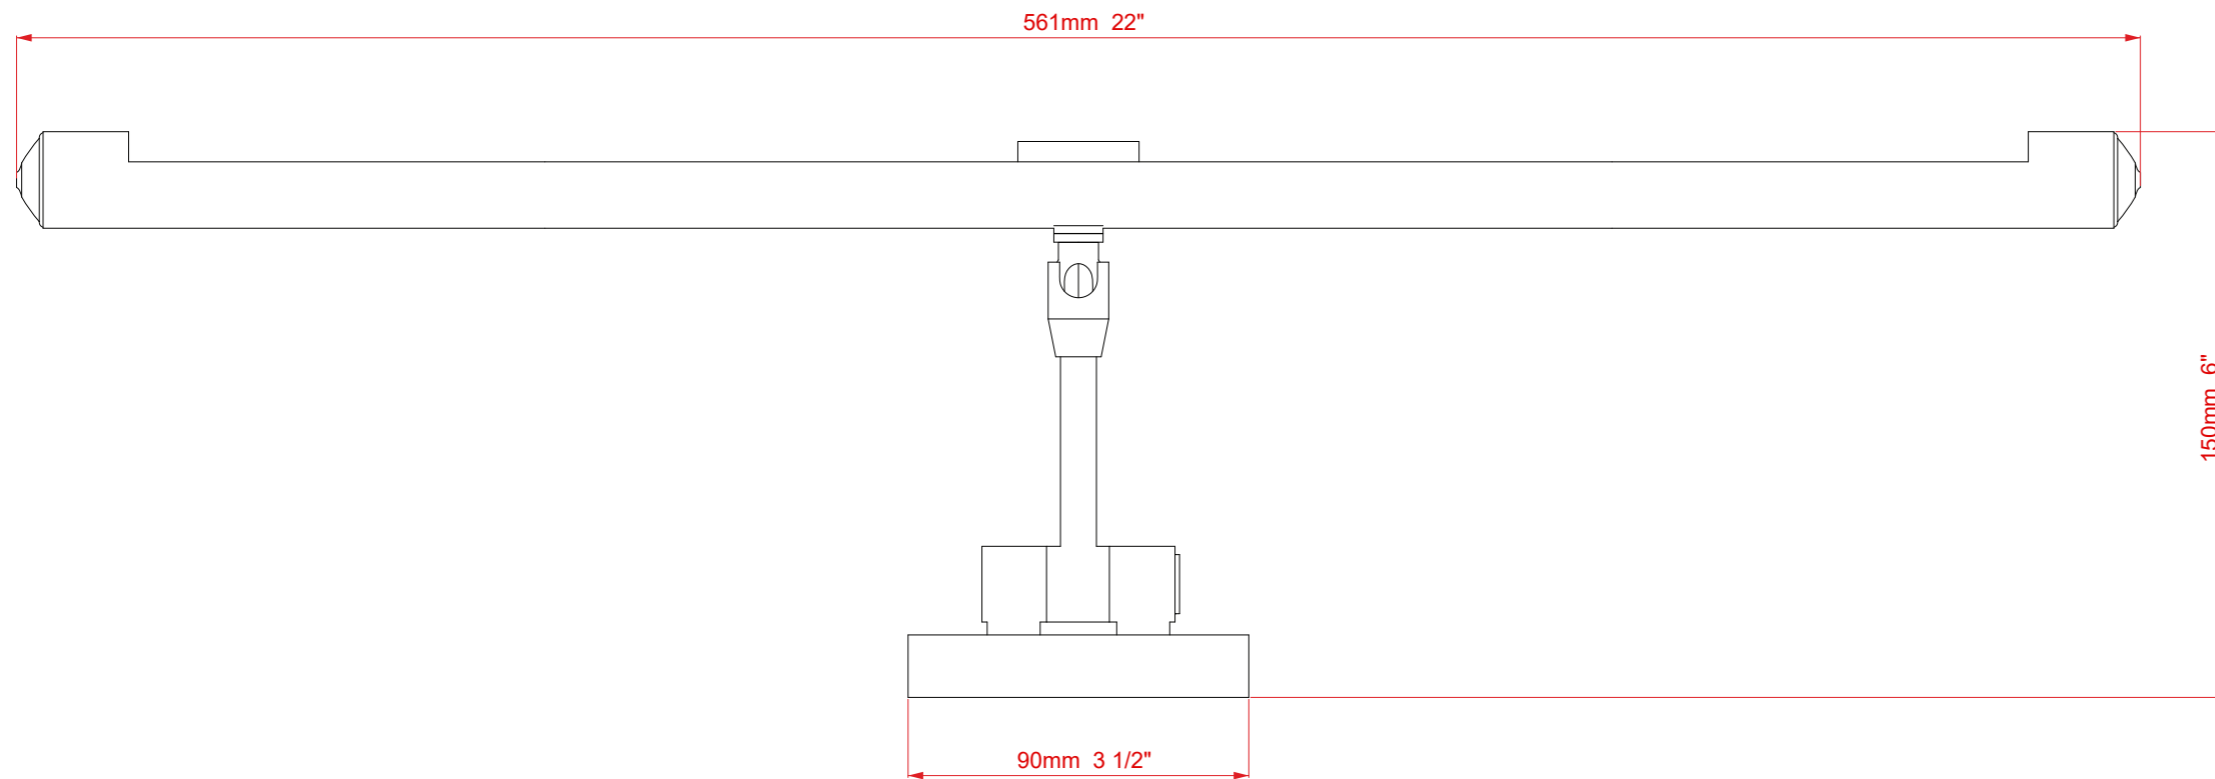

#### Small

Length: 280 mm  
Backplate length: 90 mm  
Backplate height: 27 mm  
Backplate depth: 17 mm  
Projection: 150 mm

#### Long

Length: 561 mm  
Backplate length: 90 mm  
Backplate height: 27 mm  
Backplate depth: 17 mm  
Projection: 150 mm

### Similar Lamp Options

The Avaline Picture Light

Fenwick Reading Wall Light

Cambridge Book Case Light

Drawing Name:

Bancroft Picture Light Short

Material: Brass

Drawing Name:  
Bancroft Picture Light Long  
Material: Brass