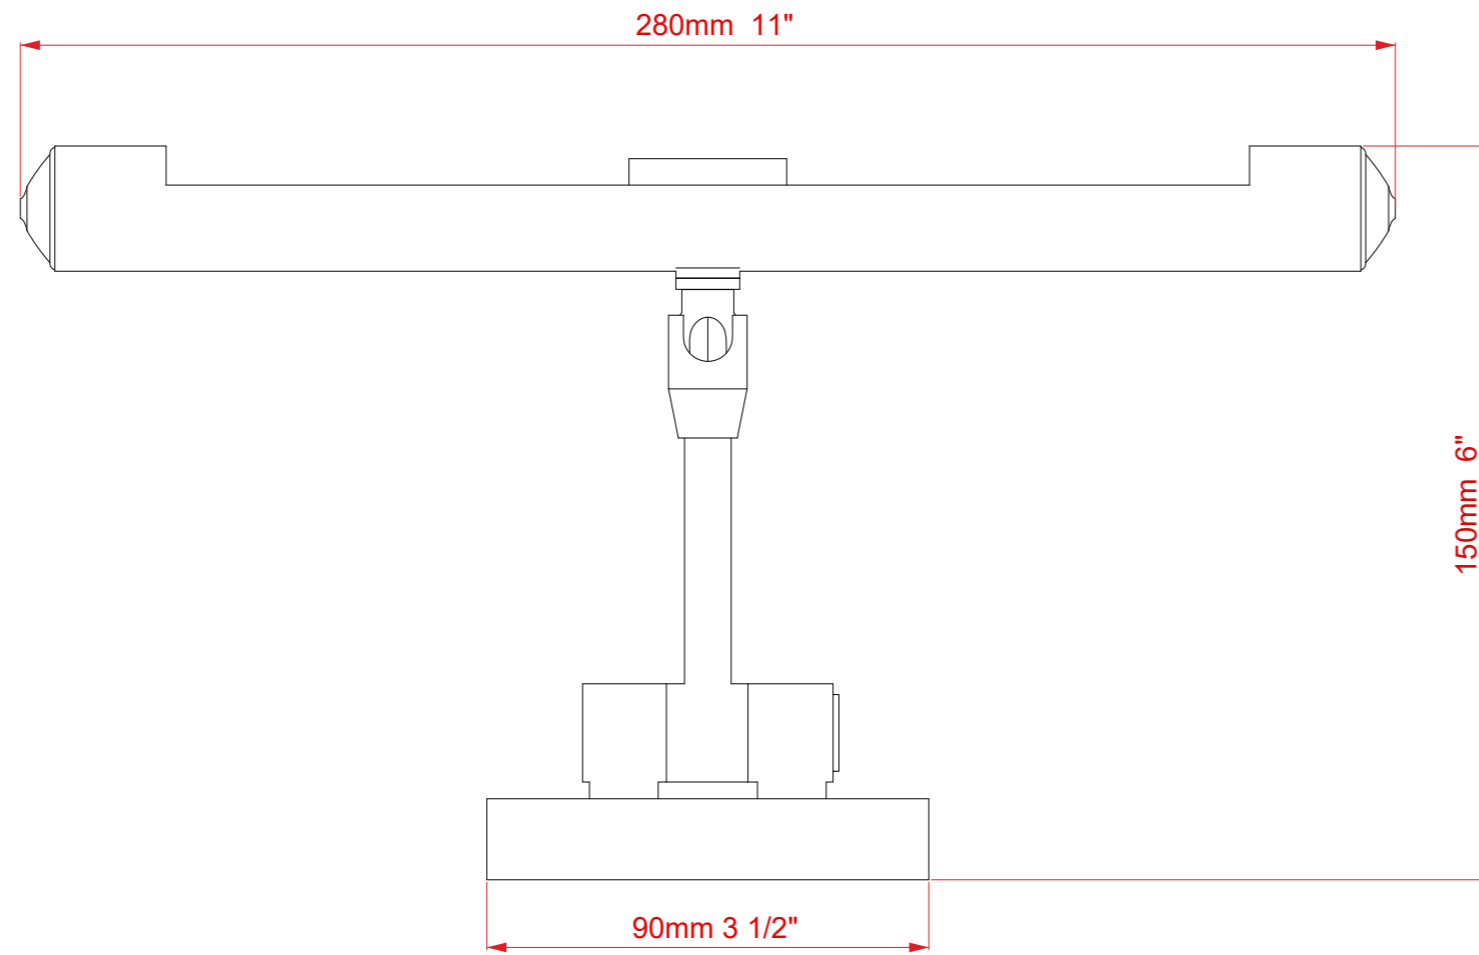

Drawing Name:

Bancroft Picture Light Short

Material: Brass