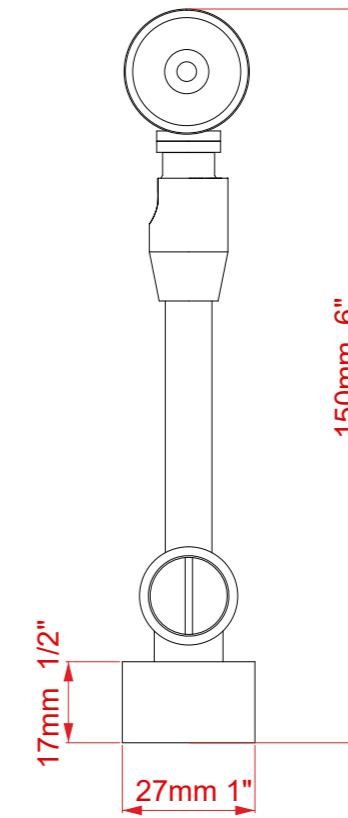

### Dimensions

#### Small

Length: 280 mm  
Backplate length: 90 mm  
Backplate height: 27 mm  
Backplate depth: 17 mm  
Projection: 150 mm

#### Long

Length: 561 mm  
Backplate length: 90 mm  
Backplate height: 27 mm  
Backplate depth: 17 mm  
Projection: 150 mm

### Similar Lamp Options

The Avaline Picture Light

Fenwick Reading Wall Light

Cambridge Book Case Light

Drawing Name:

Bancroft Picture Light Short

Material: Brass

Drawing Name:  
Bancroft Picture Light Long  
Material: Brass