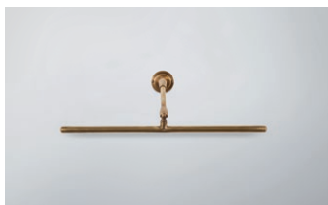

## THE BANCROFT PICTURE LIGHT

The Bancroft is a high quality picture light handcrafted with a beautiful antique brass finish, functional yet statesman like the Bancroft features an intricate ball-and-socket joint to allow multidirectional movement and rotation of the lamp and shade. The Bancroft has a dimmable warm white LED light. Other sizes available.

#### Small

Length: 280 mm  
Backplate length: 90 mm  
Backplate height: 27 mm  
Backplate depth: 17 mm  
Projection: 150 mm

#### Long

Length: 561 mm  
Backplate length: 90 mm  
Backplate height: 27 mm  
Backplate depth: 17 mm  
Projection: 150 mm

### Similar Lamp Options

The Avaline Picture Light

Fenwick Reading Wall Light

Cambridge Book Case Light

Drawing Name:

Bancroft Picture Light Short

Material: Brass

Drawing Name:  
Bancroft Picture Light Long  
Material: Brass