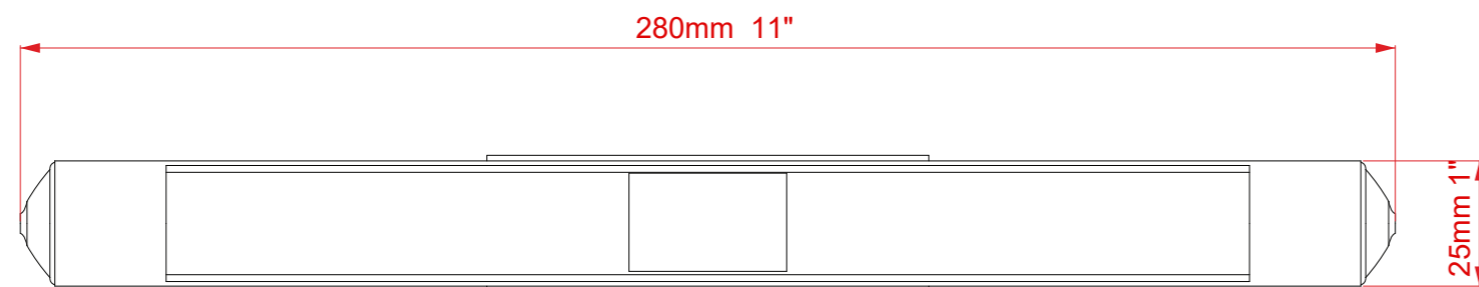

### Dimensions

#### Small

Length: 280 mm  
Backplate length: 90 mm  
Backplate height: 27 mm  
Backplate depth: 17 mm  
Projection: 150 mm

#### Long

Length: 561 mm  
Backplate length: 90 mm  
Backplate height: 27 mm  
Backplate depth: 17 mm  
Projection: 150 mm

### Similar Lamp Options

The Avaline Picture Light

Fenwick Reading Wall Light

Cambridge Book Case Light

Drawing Name:

Bancroft Picture Light Short

Material: Brass

Drawing Name:  
Bancroft Picture Light Long  
Material: Brass