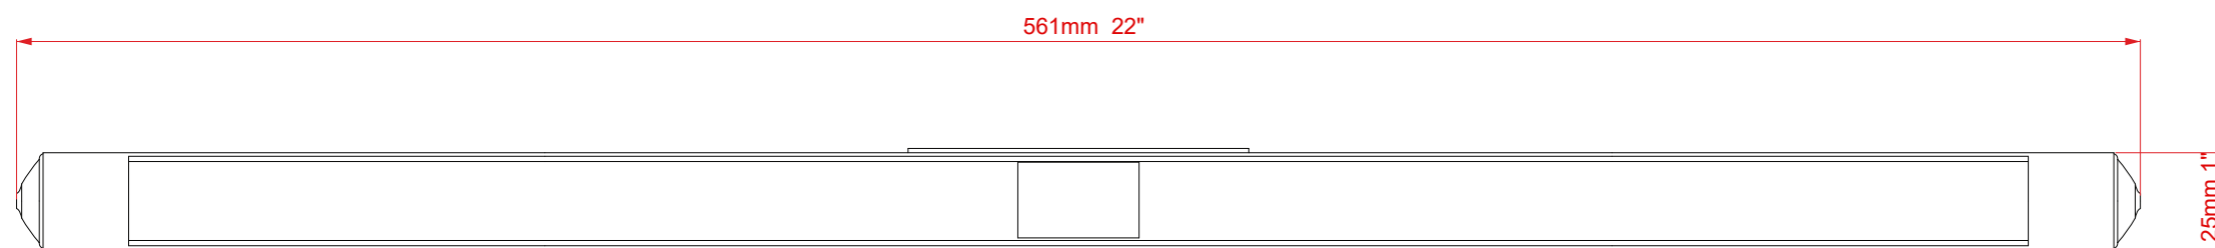

Drawing Name:
Bancroft Picture Light Long
Material: Brass

LAMP FACTORY
LONDON