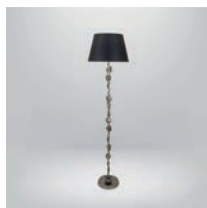

BRASS AND BEECHWOOD FLOOR LAMP

A contemporary, distinctive floor lamp, the Brass and Beechwood Floor Lamp beautifully combines brass and wood with amazing effect. Featuring a sturdy solid brass base with wood decoration, the stem is a simple yet stunning design of solid brass with a small section of beechwood. Shown with a soft brown shade to emphasise the wooden tones and warm brass colours. Pictured in Antique Brass finish.

Dimensions

Height: 1260 mm

Base diameter: 260 mm

Technical Details

Lamp Type	1 x B22 UK, 1 x E27 EU, 1 x E26 US 240v/110v
Finish Options	All finishes available/other wood finishes available
Lamp Type Energy Saving	Suitable for Incandescent or LED equivalent
Lead Time	4 - 6 weeks

Similar Lamp Options

Divine Floor Lamp

Beaten Standard Lamp

Bamboo Floor Lamp

1260mm 50"

1484mm 58 1/2"

250mm 10"

Ø307mm 12"

Drawing Name:

Brass and Beechwood Floor Lamp

Material: Brass and Beechwood