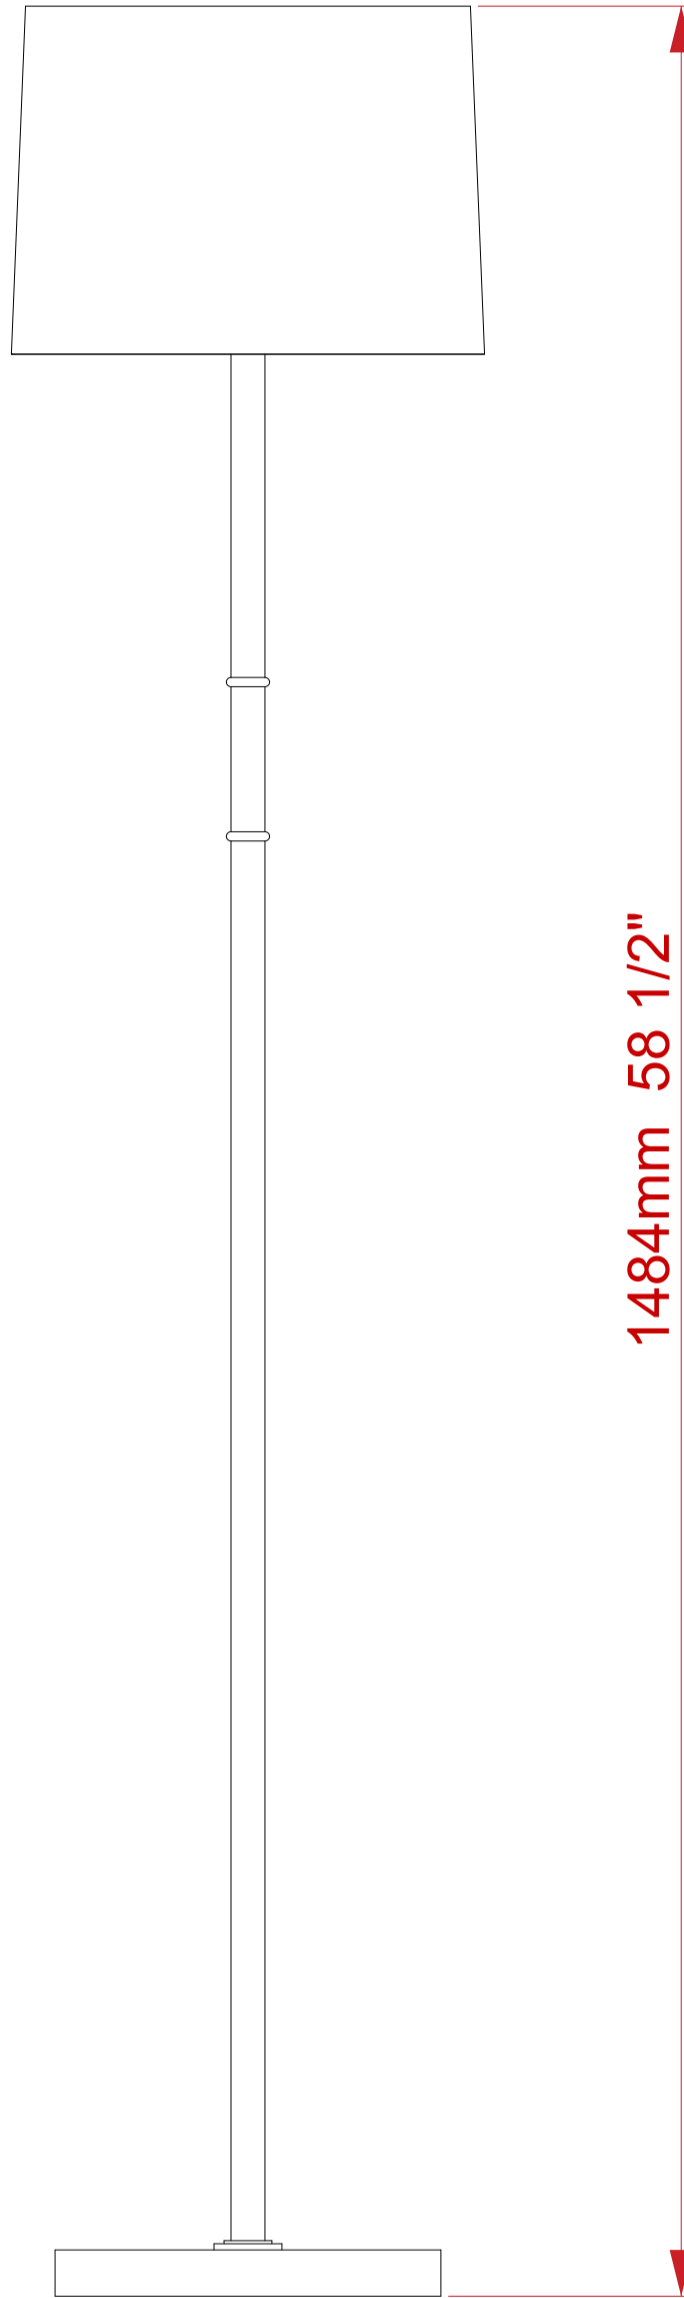

BRASS AND BEECHWOOD FLOOR LAMP

A contemporary, distinctive floor lamp, the Brass and Beechwood Floor Lamp beautifully combines brass and wood with amazing effect. Featuring a sturdy solid brass base with wood decoration, the stem is a simple yet stunning design of solid brass with a small section of beechwood. Shown with a soft brown shade to emphasise the wooden tones and warm brass colours. Pictured in Antique Brass finish.

Dimensions

Height: 1260 mm

Base diameter: 260 mm

Technical Details

Lamp Type	1 x B22 UK, 1 x E27 EU, 1 x E26 US 240v/110v
Finish Options	All finishes available/other wood finishes available
Lamp Type Energy Saving	Suitable for Incandescent or LED equivalent
Lead Time	4 - 6 weeks

Similar Lamp Options

Divine Floor Lamp

Beaten Standard Lamp

Bamboo Floor Lamp

1260mm 50"

1484mm 58 1/2"

250mm 10"

Ø307mm 12"

Drawing Name:

Brass and Beechwood Floor Lamp

Material: Brass and Beechwood