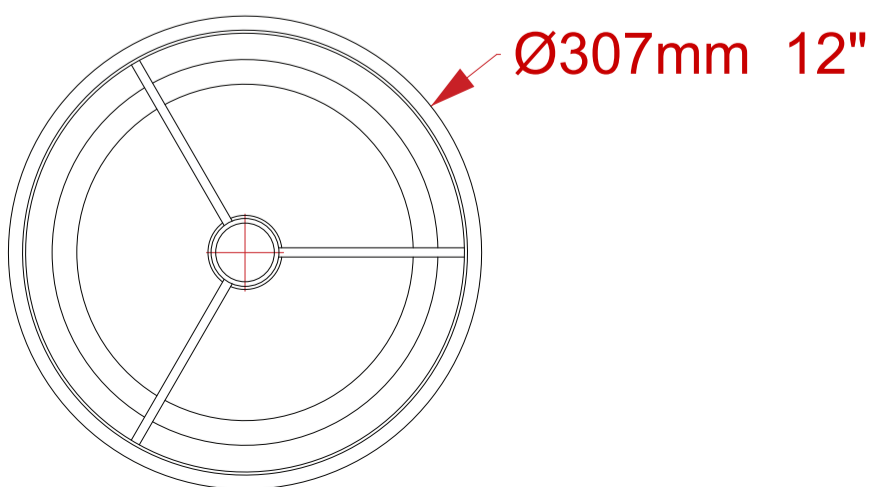

BRASS AND BEECHWOOD FLOOR LAMP

A contemporary, distinctive floor lamp, the Brass and Beechwood Floor Lamp beautifully combines brass and wood with amazing effect. Featuring a sturdy solid brass base with wood decoration, the stem is a simple yet stunning design of solid brass with a small section of beechwood. Shown with a soft brown shade to emphasise the wooden tones and warm brass colours. Pictured in Antique Brass finish.

Dimensions

Height: 1260 mm

Base diameter: 260 mm

Technical Details

Lamp Type	1 x B22 UK, 1 x E27 EU, 1 x E26 US 240v/110v
Finish Options	All finishes available/other wood finishes available
Lamp Type Energy Saving	Suitable for Incandescent or LED equivalent
Lead Time	4 - 6 weeks

Similar Lamp Options

Divine Floor Lamp

Beaten Standard Lamp

Bamboo Floor Lamp

1260mm 50"

1484mm 58 1/2"

250mm 10"

Ø307mm 12"