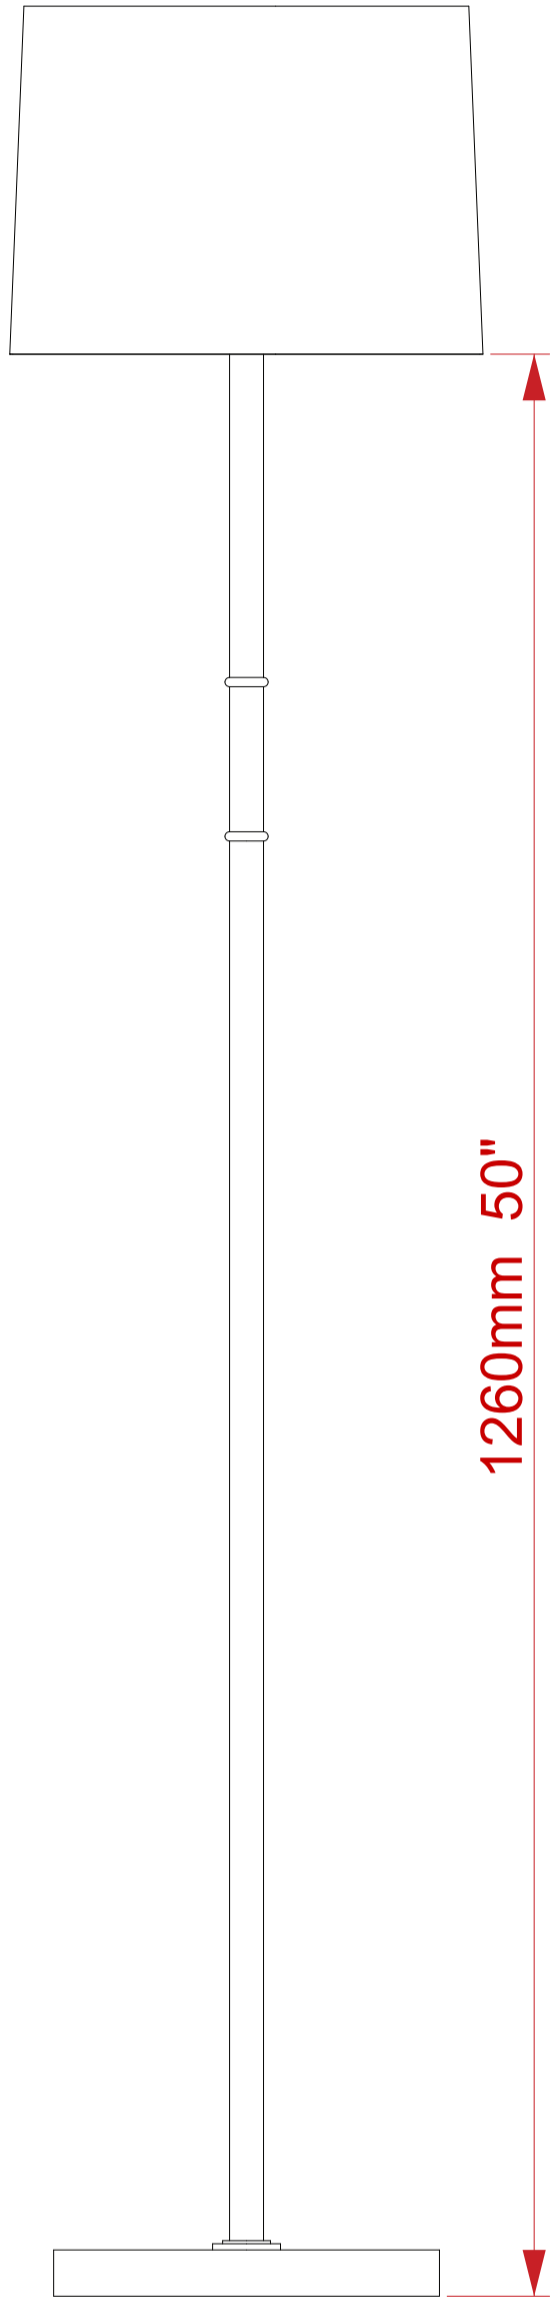

BRASS AND BEECHWOOD FLOOR LAMP

A contemporary, distinctive floor lamp, the Brass and Beechwood Floor Lamp beautifully combines brass and wood with amazing effect. Featuring a sturdy solid brass base with wood decoration, the stem is a simple yet stunning design of solid brass with a small section of beechwood. Shown with a soft brown shade to emphasise the wooden tones and warm brass colours. Pictured in Antique Brass finish.

Dimensions

Height: 1260 mm

Base diameter: 260 mm

Technical Details

Lamp Type	1 x B22 UK, 1 x E27 EU, 1 x E26 US 240v/110v
Finish Options	All finishes available/other wood finishes available
Lamp Type Energy Saving	Suitable for Incandescent or LED equivalent
Lead Time	4 - 6 weeks

Similar Lamp Options

Divine Floor Lamp

Beaten Standard Lamp

Bamboo Floor Lamp

1260mm 50"

1484mm 58 1/2"

250mm 10"

Ø307mm 12"

Drawing Name:

Brass and Beechwood Floor Lamp

Material: Brass and Beechwood