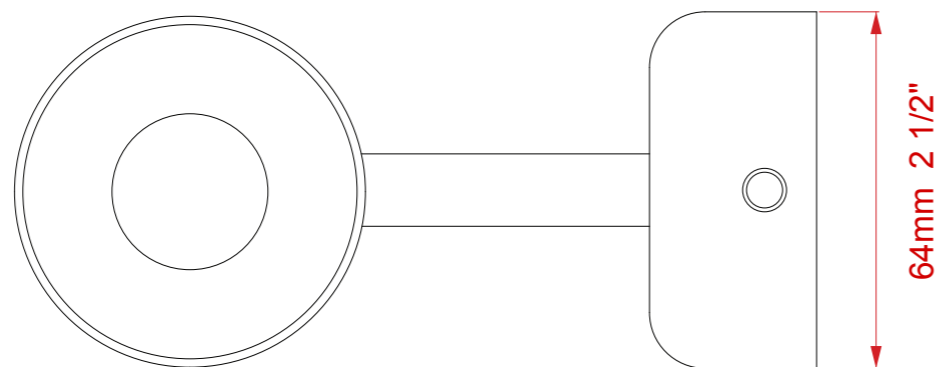

Dimensions

Height: 190 mm
 Backplate diameter: 64 mm
 Projection: 144 mm
 Cowling diameter: 63 mm

Technical Details

Lamp Type	GU10 only 240v/110v
Finish Options	All finishes available
Lamp Type Energy Saving	LED only
Lead Time	4 - 6 weeks

Similar Lamp Options

Connaught Single Bathroom Light

Shelton

Cambridge Book Case Light

Drawing Name:

Cyclinder Wall Light

Material: Brass