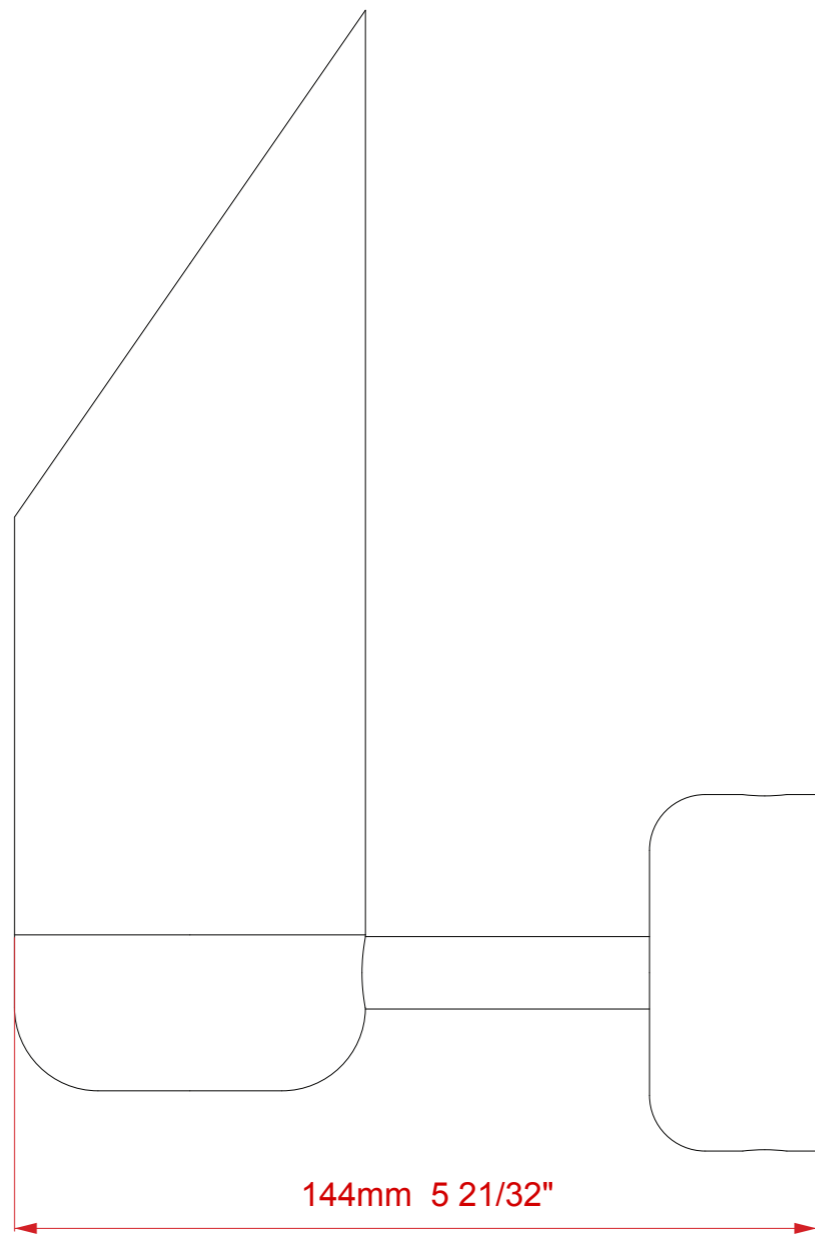

Drawing Name:

Cyclinder Wall Light

Material: Brass