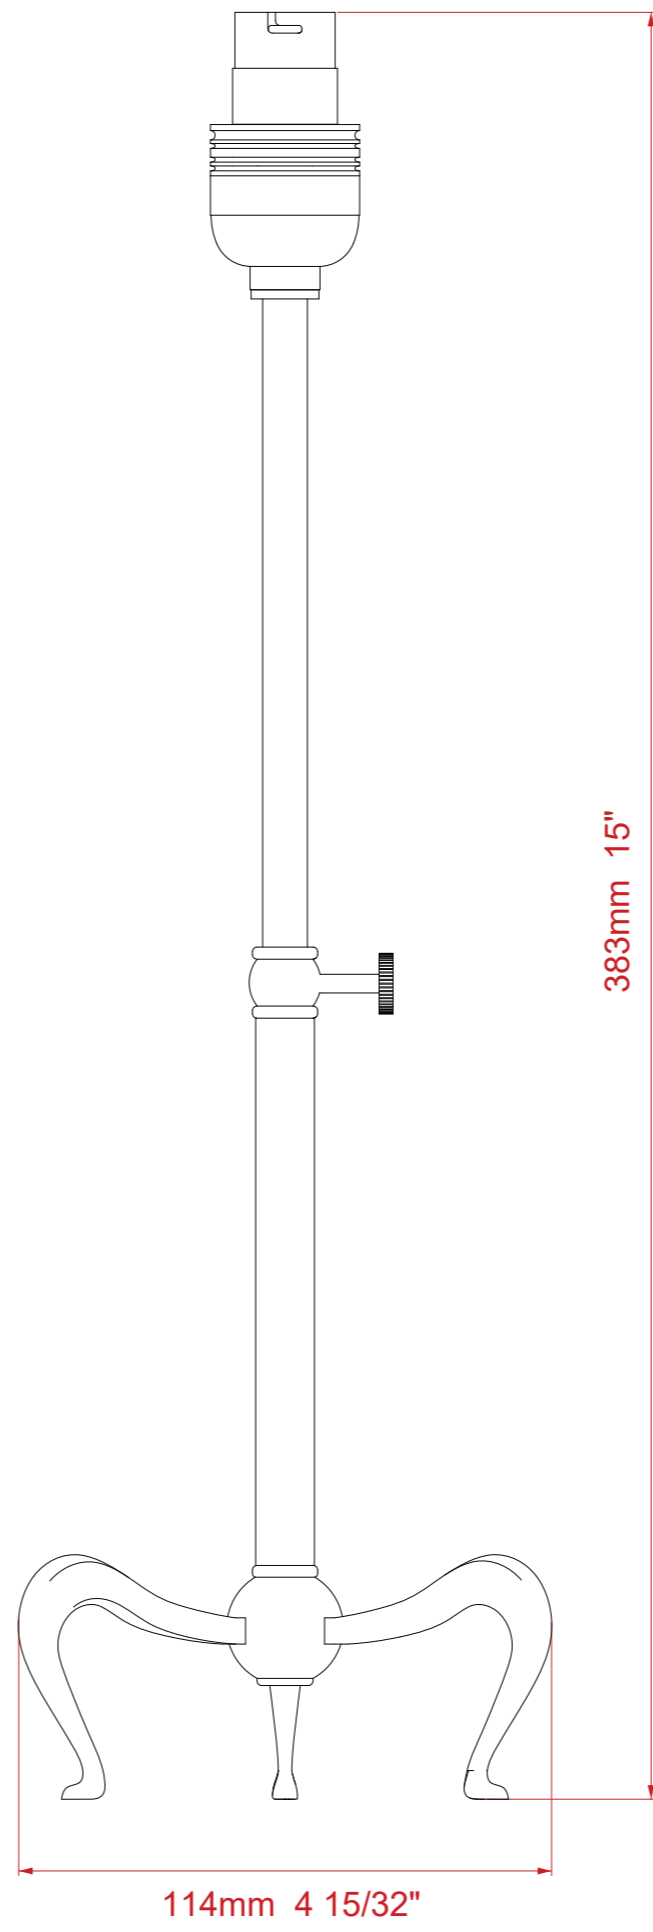

ELEGANCE TABLE LAMP

A compact, stylish lamp, the Elegance Table Lamp might be modest in size but creates a big impact on its surroundings. With three curved cast legs and an adjustable height mechanism on the stem, it is a perfect table light for sophisticated interiors. Shown in an antique brass finish.

Dimensions

Height (adjustable): 244 – 383 mm
Base width: 114 mm

Technical Details

Lamp Type	1 x B22 UK, 1 x E27 EU, 1 x E26 US 240v/110v
Finish Options	All finishes available
Lamp Type Energy Saving	Suitable for Incandescent or LED equivalent
Lead Time	4 - 6 weeks

Similar Lamp Options

Boat Column Lamp

Napier Table Lamp

Regent Column Lamp

Drawing Name:
Elegance Table Lamp
Material: Brass