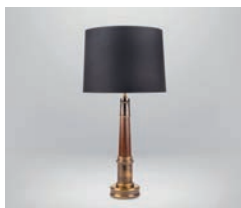

ELEGANCE TABLE LAMP

A compact, stylish lamp, the Elegance Table Lamp might be modest in size but creates a big impact on its surroundings. With three curved cast legs and an adjustable height mechanism on the stem, it is a perfect table light for sophisticated interiors. Shown in an antique brass finish.

Dimensions

Height (adjustable): 244 – 383 mm
Base width: 114 mm

Technical Details

Lamp Type	1 x B22 UK, 1 x E27 EU, 1 x E26 US 240v/110v
Finish Options	All finishes available
Lamp Type Energy Saving	Suitable for Incandescent or LED equivalent
Lead Time	4 - 6 weeks

Similar Lamp Options

Boat Column Lamp

Napier Table Lamp

Regent Column Lamp

Drawing Name:
Elegance Table Lamp
Material: Brass