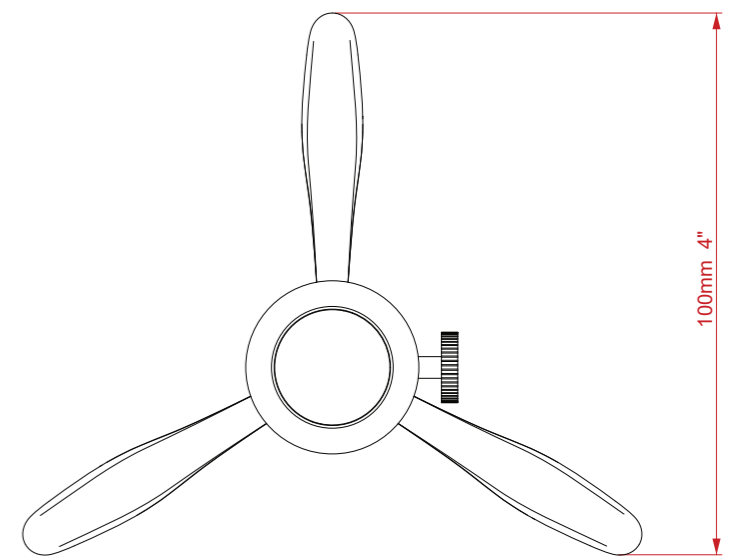

ELEGANCE TABLE LAMP

A compact, stylish lamp, the Elegance Table Lamp might be modest in size but creates a big impact on its surroundings. With three curved cast legs and an adjustable height mechanism on the stem, it is a perfect table light for sophisticated interiors. Shown in an antique brass finish.

Dimensions

Height (adjustable): 244 – 383 mm
Base width: 114 mm

Technical Details

Lamp Type	1 x B22 UK, 1 x E27 EU, 1 x E26 US 240v/110v
Finish Options	All finishes available
Lamp Type Energy Saving	Suitable for Incandescent or LED equivalent
Lead Time	4 - 6 weeks

Similar Lamp Options

Boat Column Lamp

Napier Table Lamp

Regent Column Lamp

Drawing Name:
Elegance Table Lamp
Material: Brass