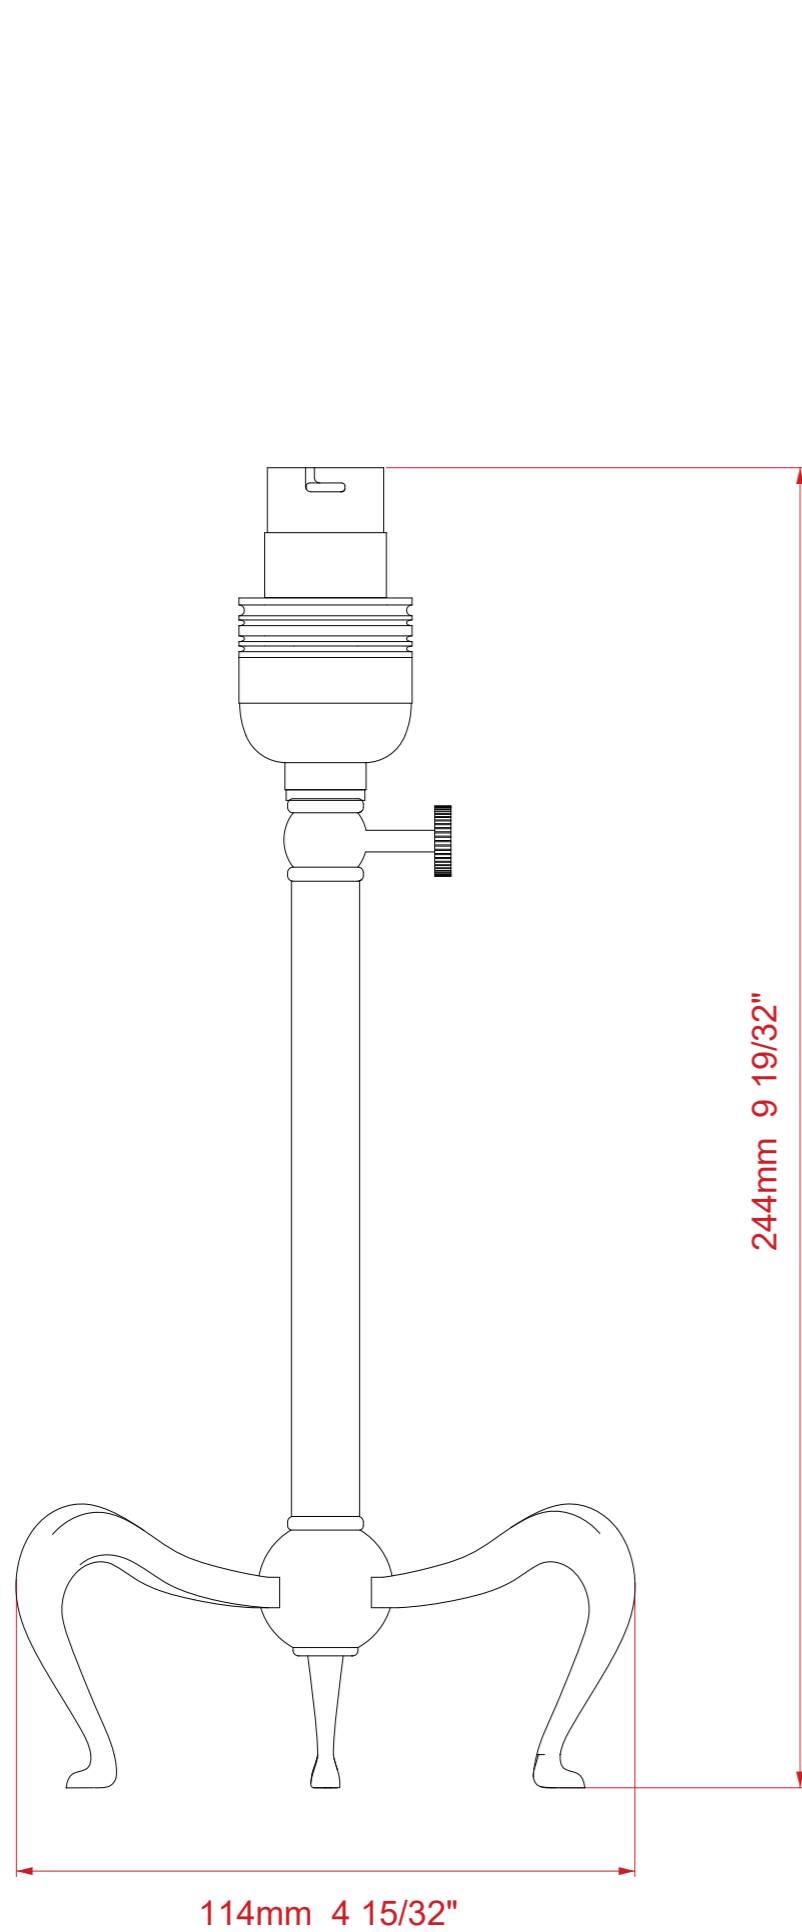

ELEGANCE TABLE LAMP

A compact, stylish lamp, the Elegance Table Lamp might be modest in size but creates a big impact on its surroundings. With three curved cast legs and an adjustable height mechanism on the stem, it is a perfect table light for sophisticated interiors. Shown in an antique brass finish.

Dimensions

Height (adjustable): 244 – 383 mm
Base width: 114 mm

Technical Details

Lamp Type	1 x B22 UK, 1 x E27 EU, 1 x E26 US 240v/110v
Finish Options	All finishes available
Lamp Type Energy Saving	Suitable for Incandescent or LED equivalent
Lead Time	4 - 6 weeks

Similar Lamp Options

Boat Column Lamp

Napier Table Lamp

Regent Column Lamp

Drawing Name:
Elegance Table Lamp
Material: Brass