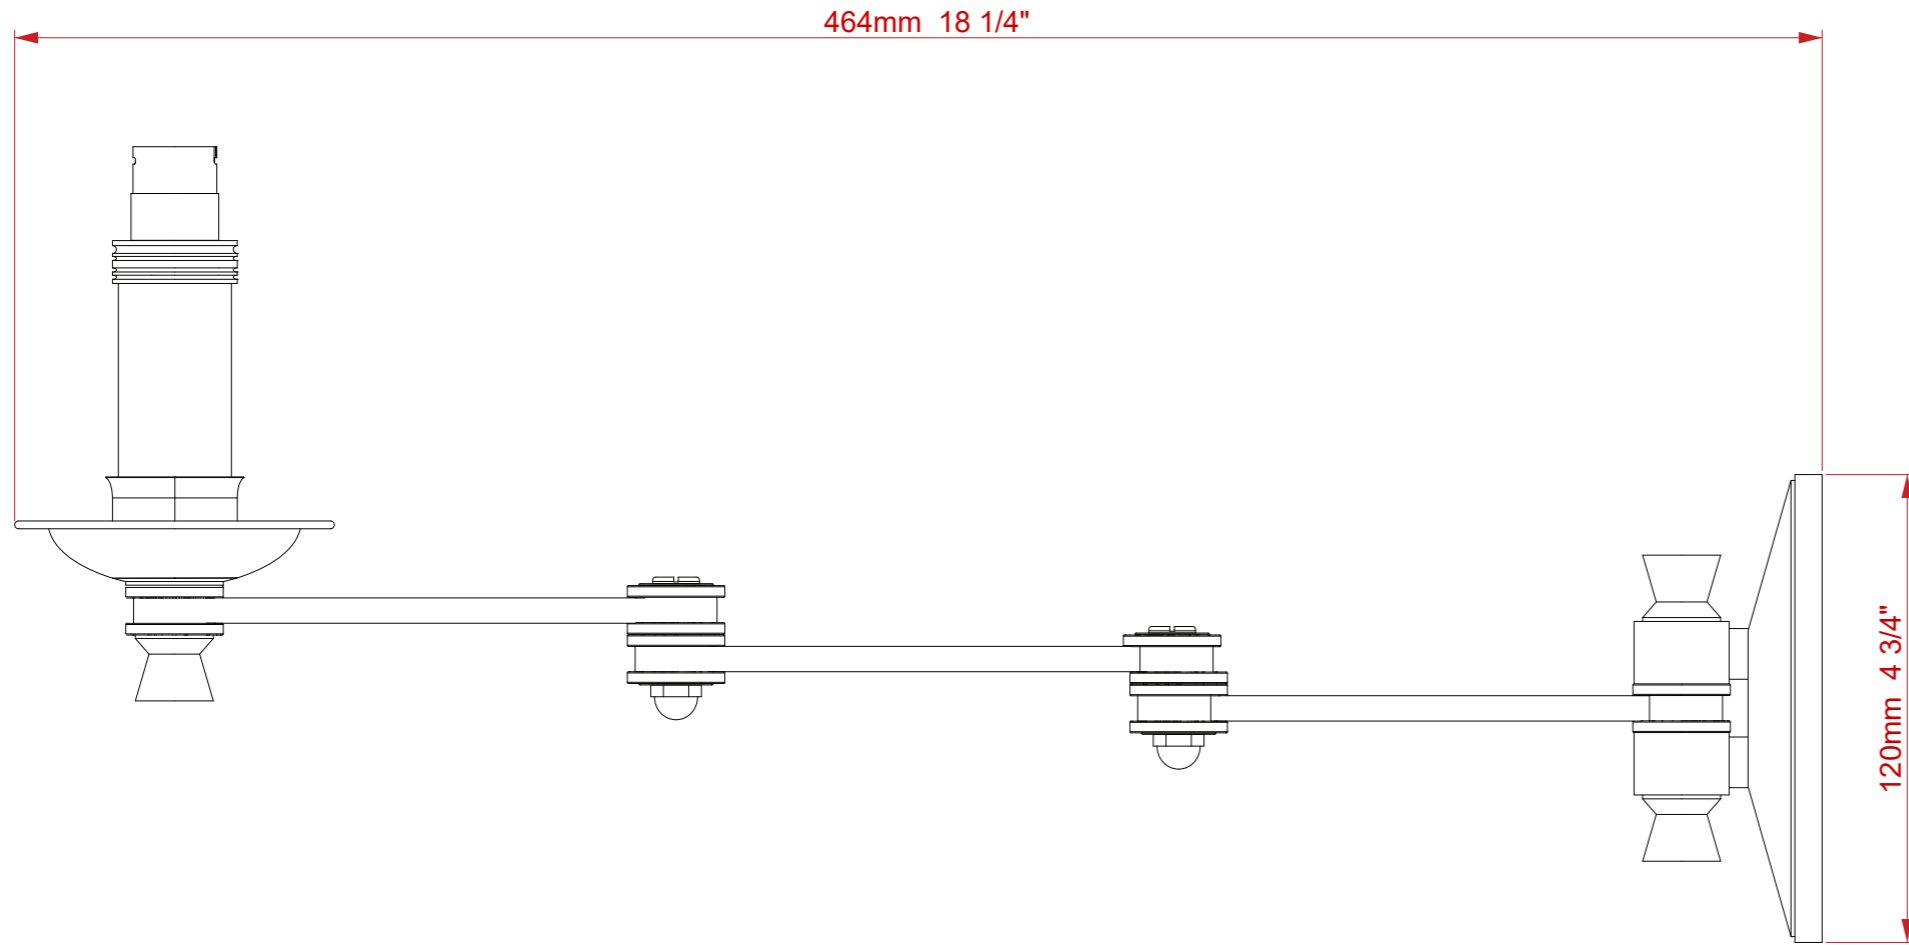

GROVE TREBLE ARM WALL LIGHT

The Grove Treble Arm Wall Light is a wonderfully stylish wall light that adds sophistication to beautiful interiors. It features a treble arm, with the backplate, arm and holder crafted entirely of solid brass. Finished in Antique Brass in the picture, other finishes are available e.g. Old English Antique, Antique Nickel, Copper and other exquisite finishes. The Grove is also available in a double and treble arm design. (Please note the shade isn't included unless otherwise requested).

Dimensions

Height: 190 mm
Length: 461 mm
Backplate height: 165 mm

Technical Details

Lamp Type	1 x B22 UK, 1 x E27 EU, 1 x E26 US
Finish Options	All finishes available
Lamp Type Energy Saving	Suitable for Incandescent or LED equivalent
Shade Options	
Lead Time	4 - 6 weeks

Similar Lamp Options

Finsbury Double Swing Arm Wall Light

Devonshire Single Swing Arm

Devonshire Treble Swing Arm

Drawing Name:

Grove Triple Arm Wall Light

Material: Brass