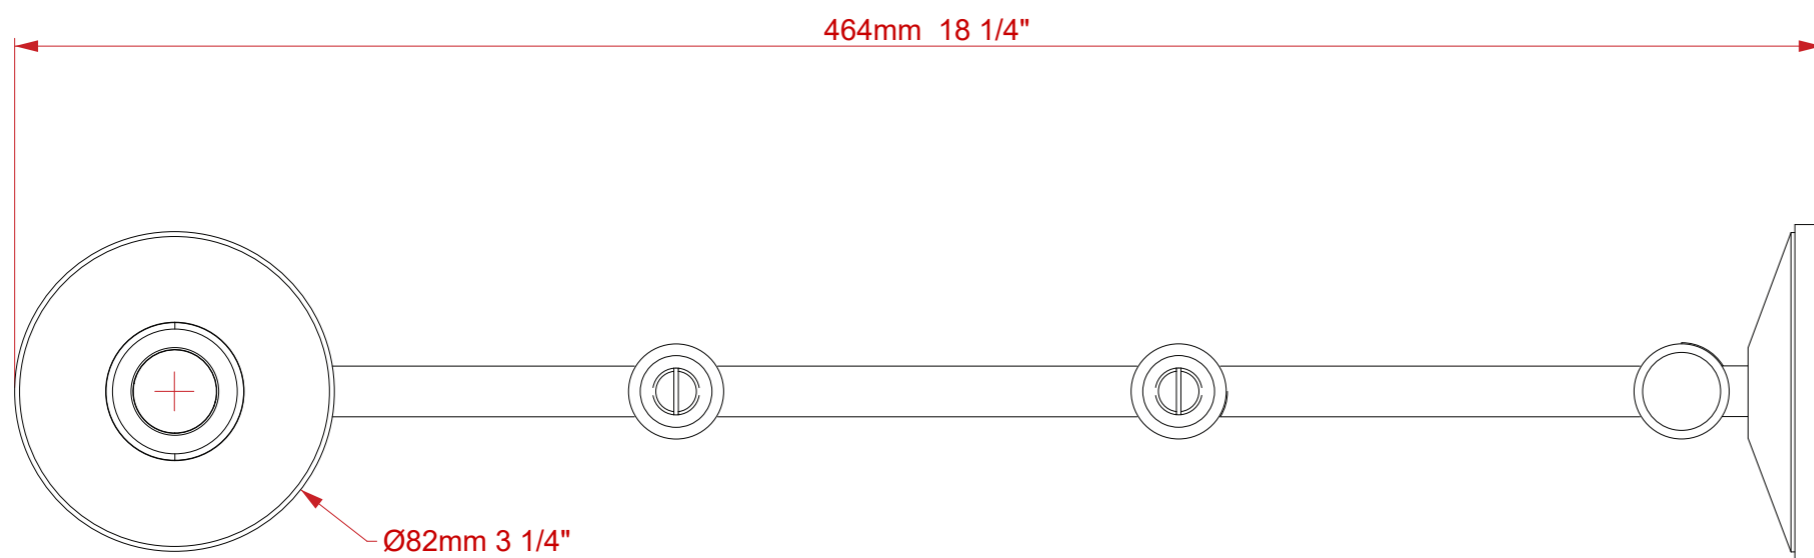

GROVE TREBLE ARM WALL LIGHT

The Grove Treble Arm Wall Light is a wonderfully stylish wall light that adds sophistication to beautiful interiors. It features a treble arm, with the backplate, arm and holder crafted entirely of solid brass. Finished in Antique Brass in the picture, other finishes are available e.g. Old English Antique, Antique Nickel, Copper and other exquisite finishes. The Grove is also available in a double and treble arm design. (Please note the shade isn't included unless otherwise requested).

Dimensions

Height: 190 mm
Length: 461 mm
Backplate height: 165 mm

Technical Details

Lamp Type	1 x B22 UK, 1 x E27 EU, 1 x E26 US
Finish Options	All finishes available
Lamp Type Energy Saving	Suitable for Incandescent or LED equivalent
Shade Options	
Lead Time	4 - 6 weeks

Similar Lamp Options

Finsbury Double Swing Arm Wall Light

Devonshire Single Swing Arm

Devonshire Treble Swing Arm

Drawing Name:

Grove Triple Arm Wall Light

Material: Brass