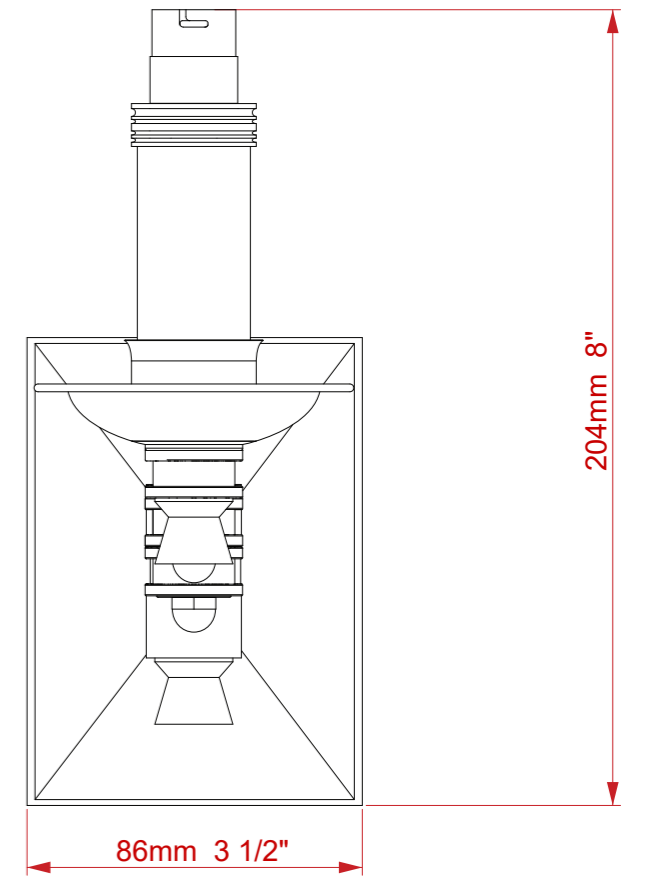

GROVE TREBLE ARM WALL LIGHT

The Grove Treble Arm Wall Light is a wonderfully stylish wall light that adds sophistication to beautiful interiors. It features a treble arm, with the backplate, arm and holder crafted entirely of solid brass. Finished in Antique Brass in the picture, other finishes are available e.g. Old English Antique, Antique Nickel, Copper and other exquisite finishes. The Grove is also available in a double and treble arm design. (Please note the shade isn't included unless otherwise requested).

Dimensions

Height: 190 mm
Length: 461 mm
Backplate height: 165 mm

Technical Details

Lamp Type	1 x B22 UK, 1 x E27 EU, 1 x E26 US
Finish Options	All finishes available
Lamp Type Energy Saving	Suitable for Incandescent or LED equivalent
Shade Options	
Lead Time	4 - 6 weeks

Similar Lamp Options

Finsbury Double Swing Arm Wall Light

Devonshire Single Swing Arm

Devonshire Treble Swing Arm

Drawing Name:

Grove Triple Arm Wall Light

Material: Brass