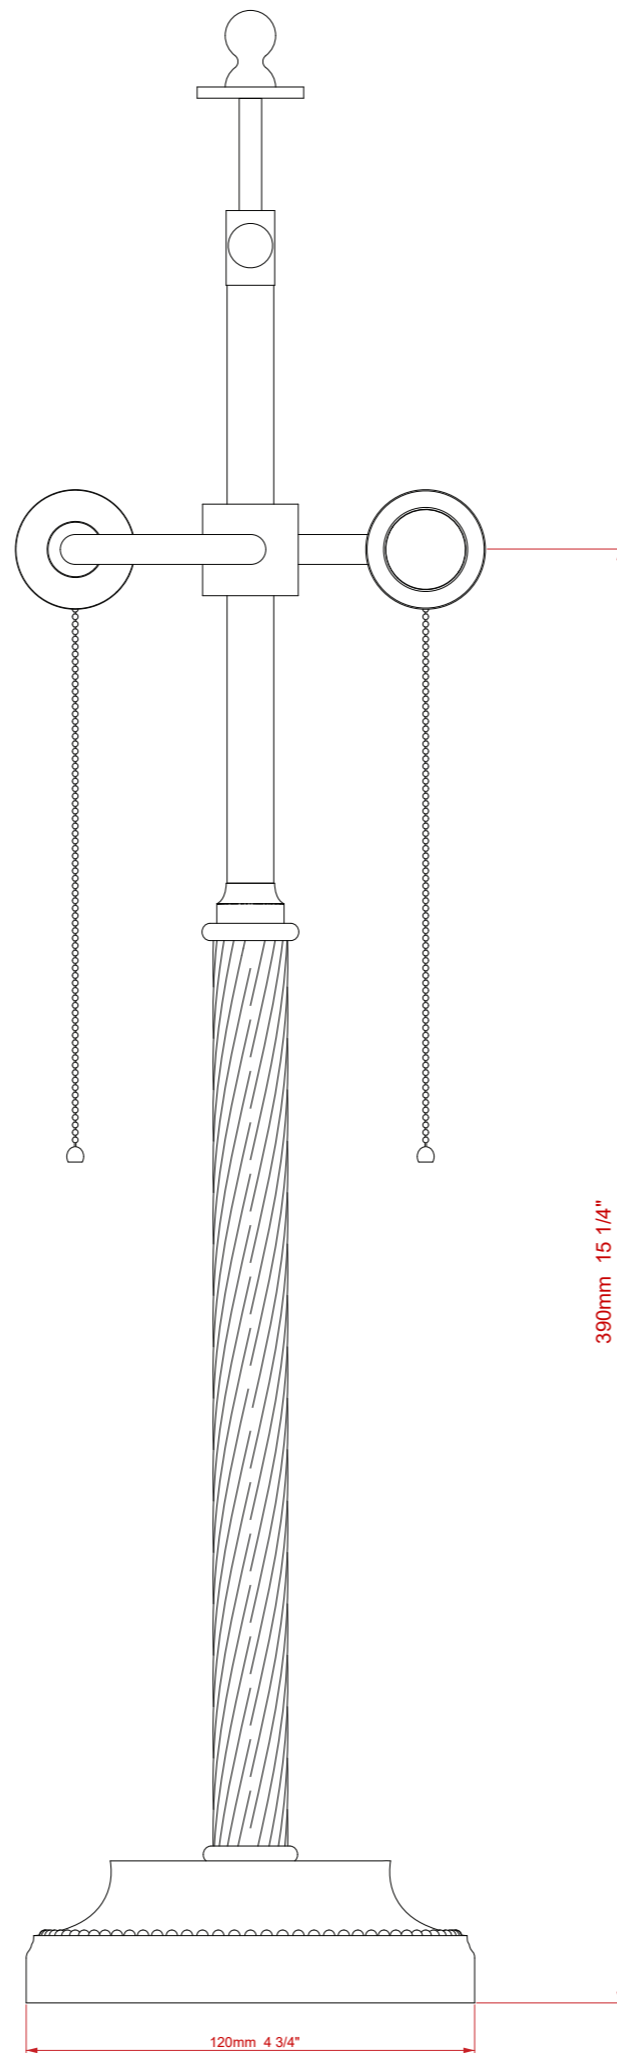

HARLEY TABLE LAMP

The beautifully twisted stem and elegant handcrafted detail within the antique bronze, makes this Harley Table Lamp a subtle yet stylish addition to any room.

Dimensions

Height without shade: 533 mm

Base diameter: 120 mm

Also available in a clear finish.

Please note, shade not included.

Technical Details

| | |
|-------------------------|---|
| Lamp Type | 1 x B22 UK, 1 x E27 EU, 1 x E26 US |
| Finish Options | All finishes available |
| Lamp Type Energy Saving | Suitable for Incandescent or LED equivalent |
| Shade Options | |
| Lead Time | 4 - 6 weeks |
| Similar Lamp Options | |

Ebony Candle Stick Lamp

Felix Table Lamp

Skittle Table Lamp

Drawing Name:

Harley Table Lamp

Material: Brass