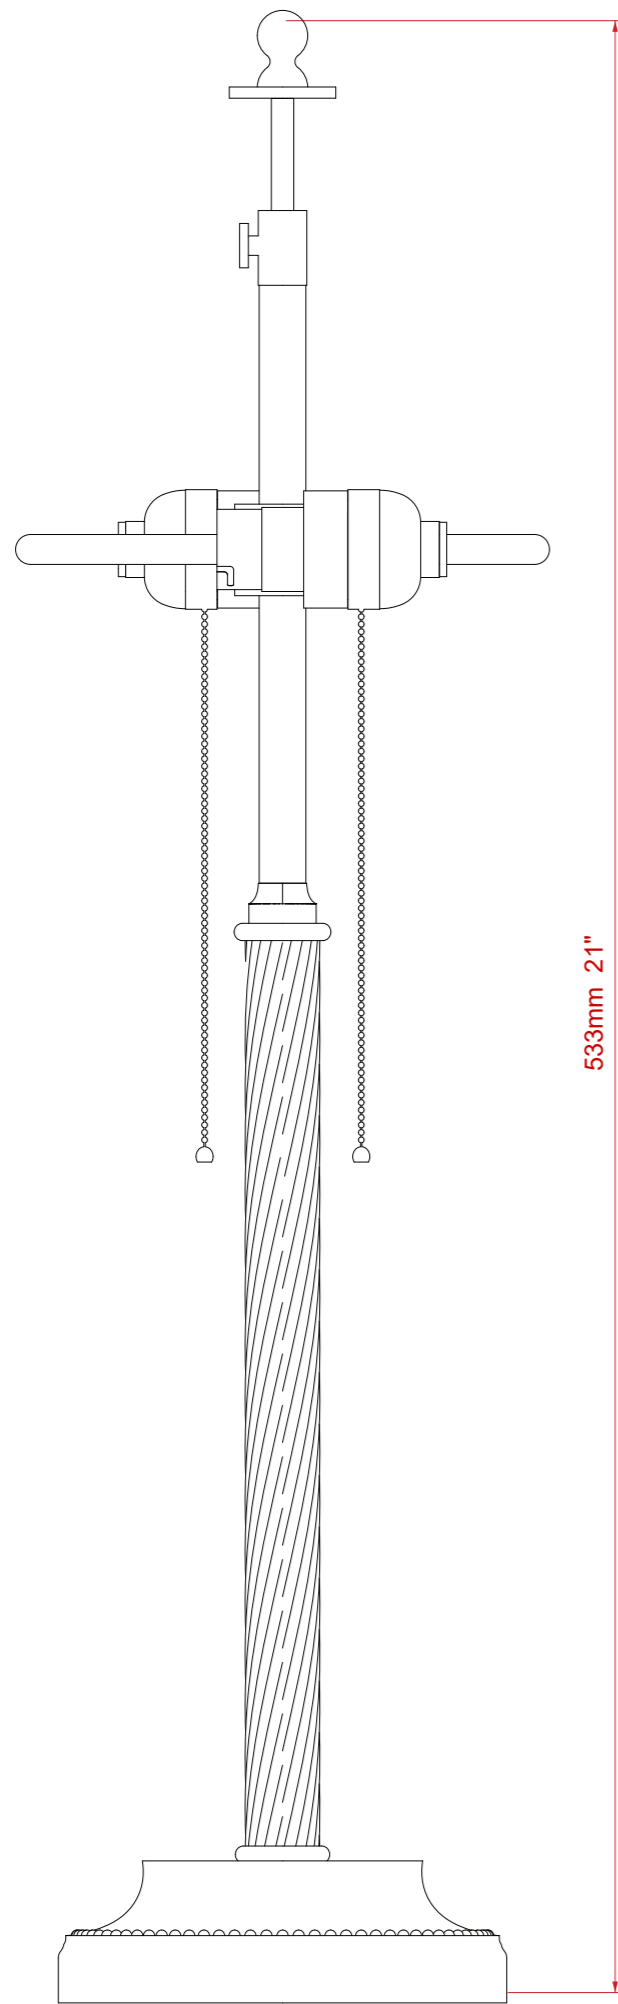

HARLEY TABLE LAMP

The beautifully twisted stem and elegant handcrafted detail within the antique bronze, makes this Harley Table Lamp a subtle yet stylish addition to any room.

Dimensions

Height without shade: 533 mm

Base diameter: 120 mm

Also available in a clear finish.

Please note, shade not included.

Technical Details

| | |
|-------------------------|---|
| Lamp Type | 1 x B22 UK, 1 x E27 EU, 1 x E26 US |
| Finish Options | All finishes available |
| Lamp Type Energy Saving | Suitable for Incandescent or LED equivalent |
| Shade Options | |
| Lead Time | 4 - 6 weeks |
| Similar Lamp Options | |

Ebony Candle Stick Lamp

Felix Table Lamp

Skittle Table Lamp

Drawing Name:

Harley Table Lamp

Material: Brass