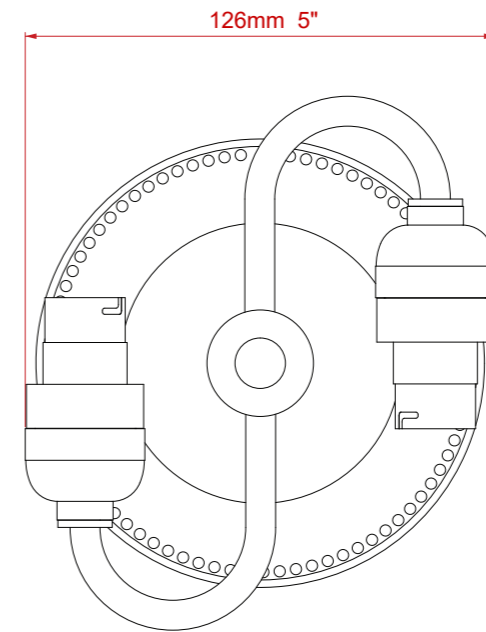

HARLEY TABLE LAMP

The beautifully twisted stem and elegant handcrafted detail within the antique bronze, makes this Harley Table Lamp a subtle yet stylish addition to any room.

Dimensions

Height without shade: 533 mm

Base diameter: 120 mm

Also available in a clear finish.

Please note, shade not included.

Technical Details

| | |
|-------------------------|---|
| Lamp Type | 1 x B22 UK, 1 x E27 EU, 1 x E26 US |
| Finish Options | All finishes available |
| Lamp Type Energy Saving | Suitable for Incandescent or LED equivalent |
| Shade Options | |
| Lead Time | 4 - 6 weeks |
| Similar Lamp Options | |

Ebony Candle Stick Lamp

Felix Table Lamp

Skittle Table Lamp

Drawing Name:

Harley Table Lamp

Material: Brass