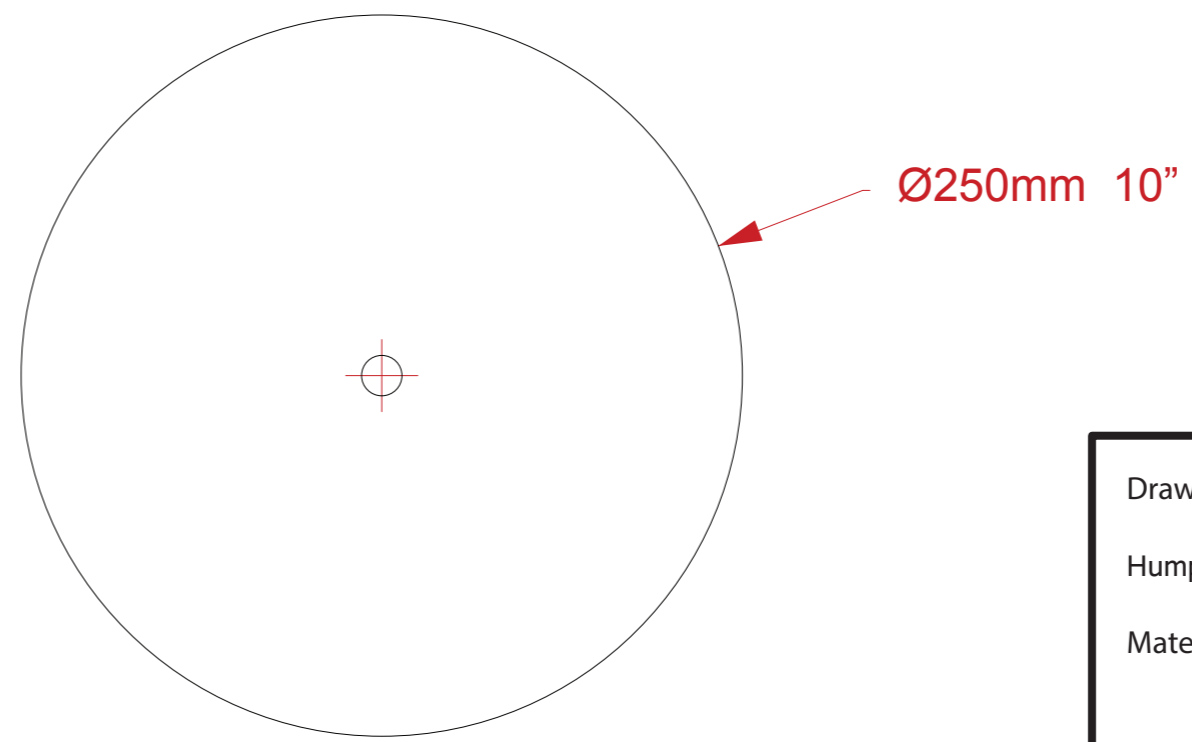

HUMPHREY TABLE LAMP

For a truly distinctive and high quality lamp, the Humphrey Table Lamp is a pot belly lamp with beautiful curve lines finished in antique nickel with an aged ebony base. It is a beautiful lamp that would complement any traditional or contemporary interior.

Dimensions

Height: 380 mm

Base diameter: 180 mm

Maximum Width: 250 mm

Technical Details

Lamp Type 2 x UK E14, 2 x E14 EU, 2 x E12 US | 240v/110v

Finish Options All finishes available

Lamp Type Energy Saving LED only

Shade Options Metal/cloth

Lead Time 4 - 6 weeks

Similar Lamp Options

The Grange Table Lamp

The Vase Lamp

Opera Table Lamp

Drawing Name:
Humphery Table Lamp
Material: Brass