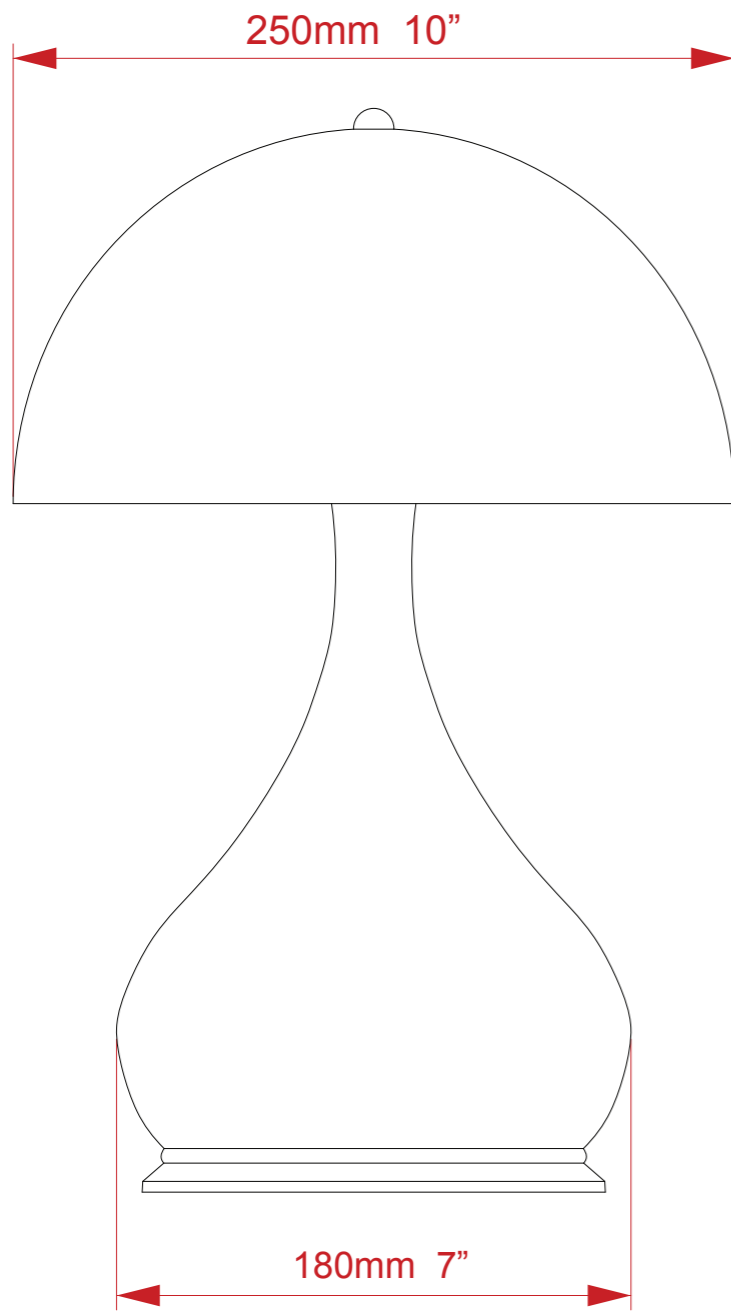

HUMPHREY TABLE LAMP

For a truly distinctive and high quality lamp, the Humphrey Table Lamp is a pot belly lamp with beautiful curve lines finished in antique nickel with an aged ebony base. It is a beautiful lamp that would complement any traditional or contemporary interior.

Dimensions

Height: 380 mm

Base diameter: 180 mm

Maximum Width: 250 mm

Technical Details

Lamp Type 2 x UK E14, 2 x E14 EU, 2 x E12 US | 240v/110v

Finish Options All finishes available

Lamp Type Energy Saving LED only

Shade Options Metal/cloth

Lead Time 4 - 6 weeks

Similar Lamp Options

The Grange Table Lamp

The Vase Lamp

Opera Table Lamp

Drawing Name:
Humphery Table Lamp
Material: Brass