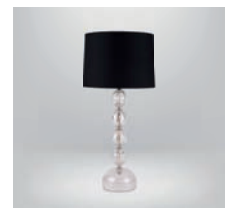

HUMPHREY TABLE LAMP

For a truly distinctive and high quality lamp, the Humphrey Table Lamp is a pot belly lamp with beautiful curve lines finished in antique nickel with an aged ebony base. It is a beautiful lamp that would complement any traditional or contemporary interior.

Shade Options Metal/cloth

Lead Time 4 - 6 weeks

Similar Lamp Options

The Grange Table Lamp

The Vase Lamp

Opera Table Lamp

Drawing Name:
Humphery Table Lamp
Material: Brass