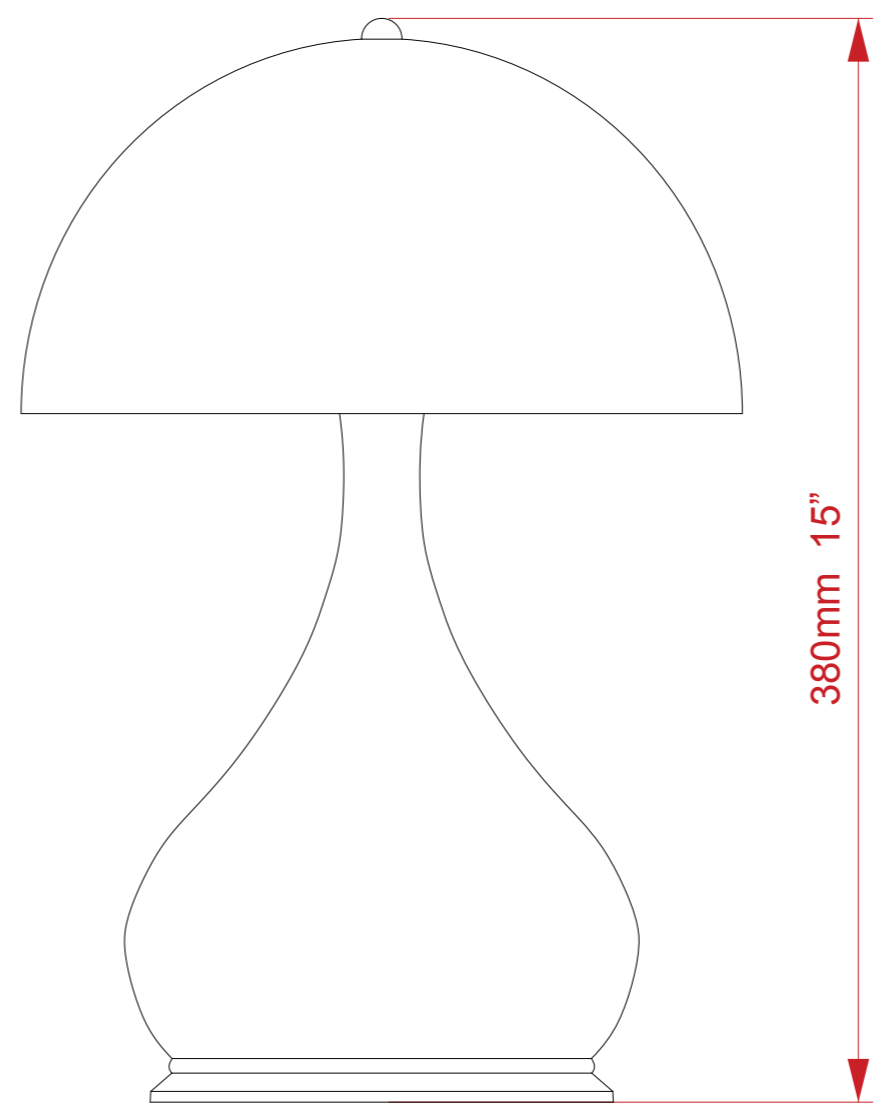

HUMPHREY TABLE LAMP

For a truly distinctive and high quality lamp, the Humphrey Table Lamp is a pot belly lamp with beautiful curve lines finished in antique nickel with an aged ebony base. It is a beautiful lamp that would complement any traditional or contemporary interior.

Dimensions

Height: 380 mm

Base diameter: 180 mm

Maximum Width: 250 mm

Technical Details

Lamp Type 2 x UK E14, 2 x E14 EU, 2 x E12 US | 240v/110v

Finish Options All finishes available

Lamp Type Energy Saving LED only

Shade Options Metal/cloth

Lead Time 4 - 6 weeks

Similar Lamp Options

The Grange Table Lamp

The Vase Lamp

Opera Table Lamp

Drawing Name:
Humphery Table Lamp
Material: Brass