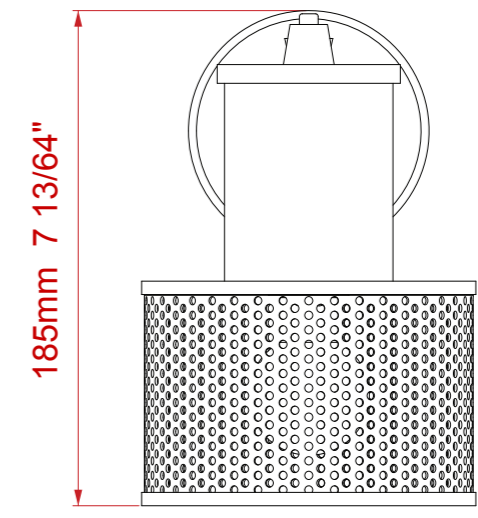

## KILBURN WALL LIGHT

The Kilburn Wall Light is a beautifully designed table lamp, which uses different materials to stunning effect. The baseplate, arm and elements of the shade are crafted from the purest brass (finished in Antique Brass), and the main head of the shade is finished with a carbon fibre wrap.

### Dimensions

Height: 185 mm

Length: 597 mm

Backplate diameter: 90 mm

Shade diameter: 125 mm

### Similar Lamp Options

The Traditional Picture Light

Cambridge Book Case Light

The Handle Wall Lamp

Drawing Name:  
Kilburn Wall Light  
Material: Brass