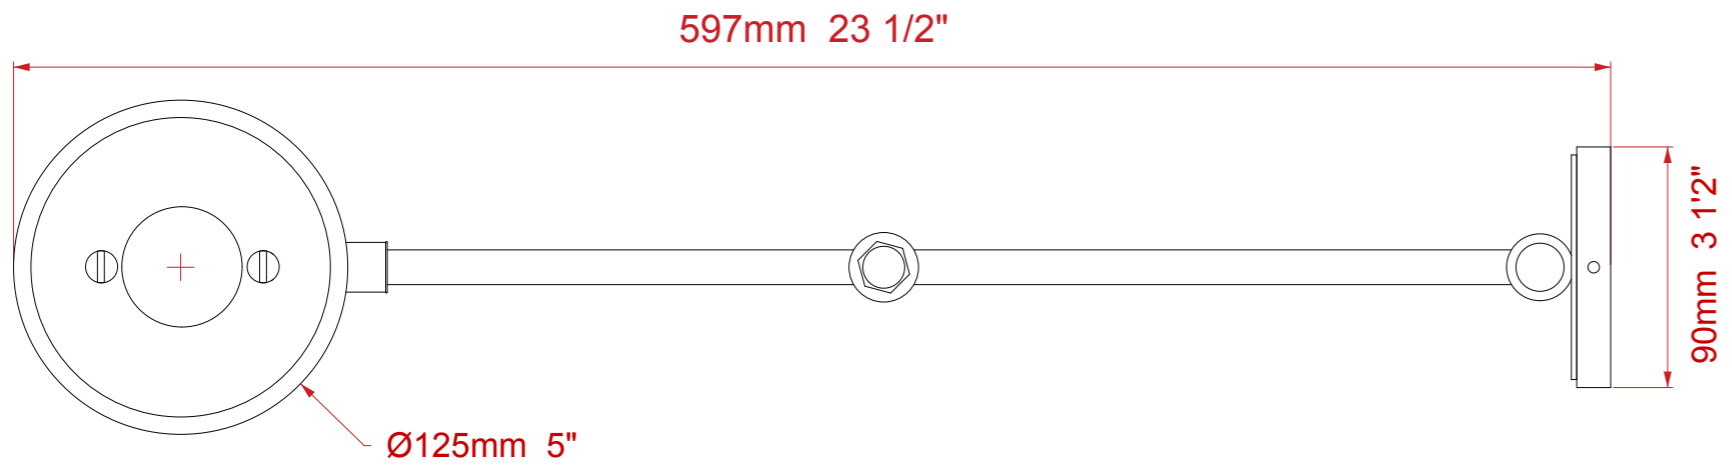

### Dimensions

Height: 185 mm

Length: 597 mm

Backplate diameter: 90 mm

Shade diameter: 125 mm

### Similar Lamp Options

The Traditional Picture Light

Cambridge Book Case Light

The Handle Wall Lamp

Drawing Name:  
Kilburn Wall Light  
Material: Brass