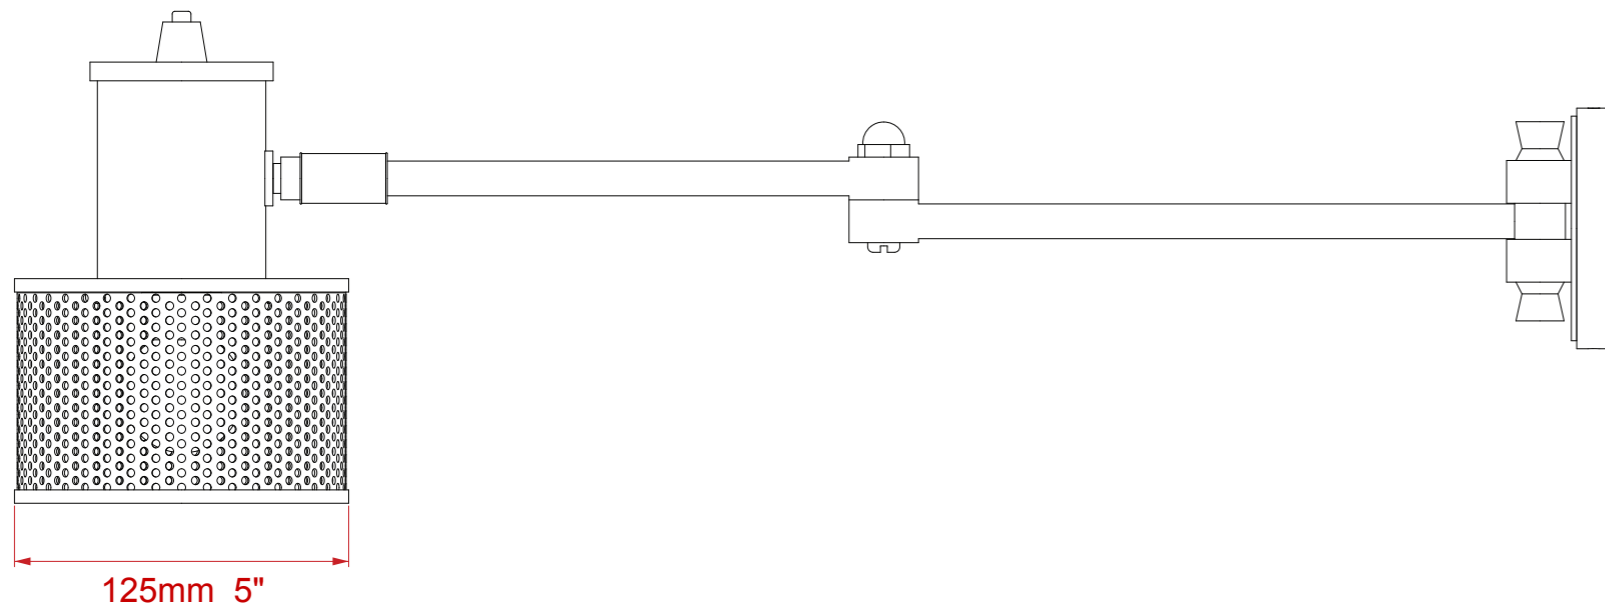

## KILBURN WALL LIGHT

The Kilburn Wall Light is a beautifully designed table lamp, which uses different materials to stunning effect. The baseplate, arm and elements of the shade are crafted from the purest brass (finished in Antique Brass), and the main head of the shade is finished with a carbon fibre wrap.

### Dimensions

Height: 185 mm

Length: 597 mm

Backplate diameter: 90 mm

Shade diameter: 125 mm

### Similar Lamp Options

The Traditional Picture Light

Cambridge Book Case Light

The Handle Wall Lamp

Drawing Name:  
Kilburn Wall Light  
Material: Brass