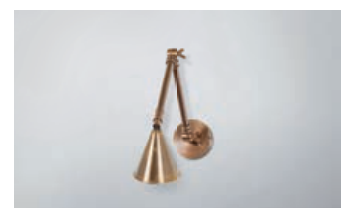

MARINA WALL LIGHT

A simple and charming wall light, the Mariner is carefully crafted using a back plate and stem in an antique copper design, both featuring intricate detailing. An opal glass globe creates a warm projection of light. The Mariner Wall Light will give any interior a mature and sophisticated look.

Dimensions

Globe: 150 mm

Backplate diameter: 83 mm

Height: 237 mm

Projection: 214 mm

Technical Details

Lamp Type 1 x E14 UK, 1 x E14 EU, 1 x E12 US | 240v/110v

Finish Options All finishes available

Lamp Type Energy Saving Suitable for Incandescent or LED equivalent

Shade Options Opal/Smoked

Lead Time 4 - 6 weeks

Similar Lamp Options

Connaught Single Bathroom Light

Shelton

Cambridge Book Case Light

Drawing Name:
Marina Wall Light
Material: Brass