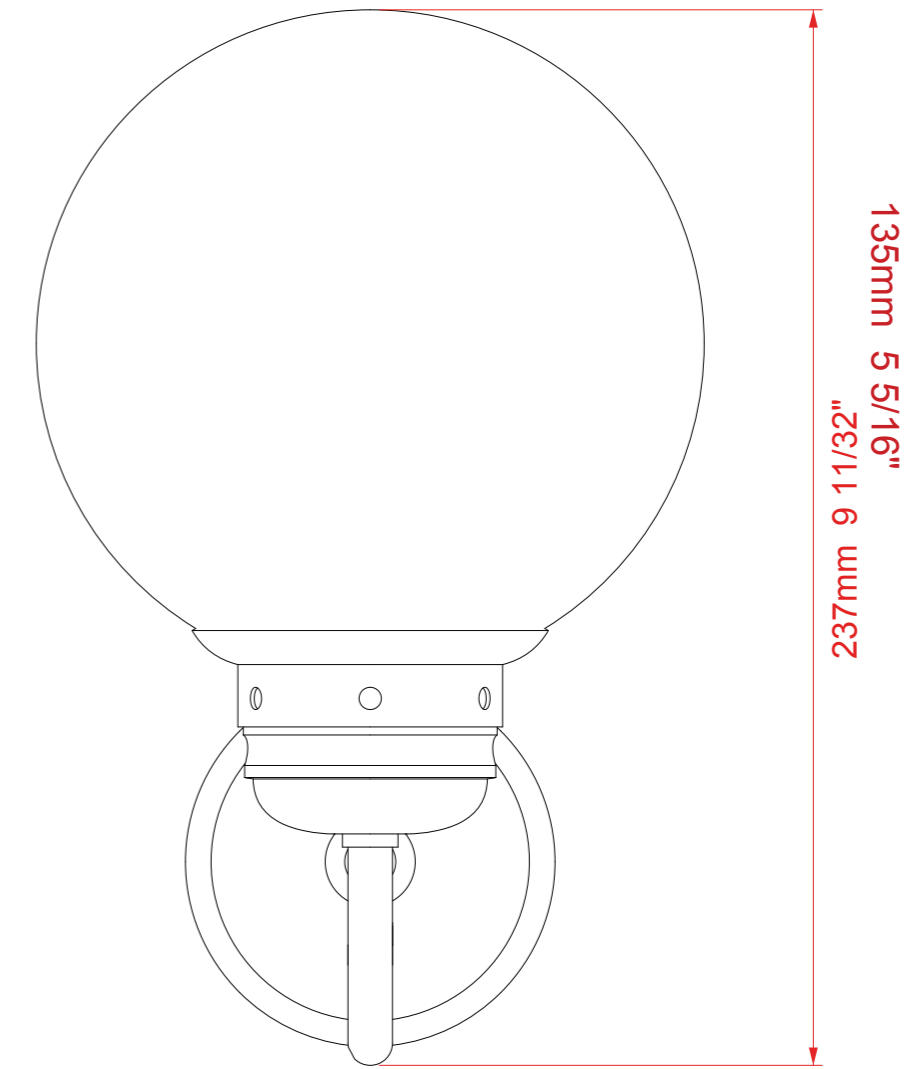

MARINA WALL LIGHT

A simple and charming wall light, the Mariner is carefully crafted using a back plate and stem in an antique copper design, both featuring intricate detailing. An opal glass globe creates a warm projection of light. The Mariner Wall Light will give any interior a mature and sophisticated look.

Dimensions

Globe: 150 mm

Backplate diameter: 83 mm

Height: 237 mm

Projection: 214 mm

Technical Details

Lamp Type 1 x E14 UK, 1 x E14 EU, 1 x E12 US | 240v/110v

Finish Options All finishes available

Lamp Type Energy Saving Suitable for Incandescent or LED equivalent

Shade Options Opal/Smoked

Lead Time 4 - 6 weeks

Similar Lamp Options

Connaught Single Bathroom Light

Shelton

Cambridge Book Case Light

Drawing Name:
Marina Wall Light
Material: Brass