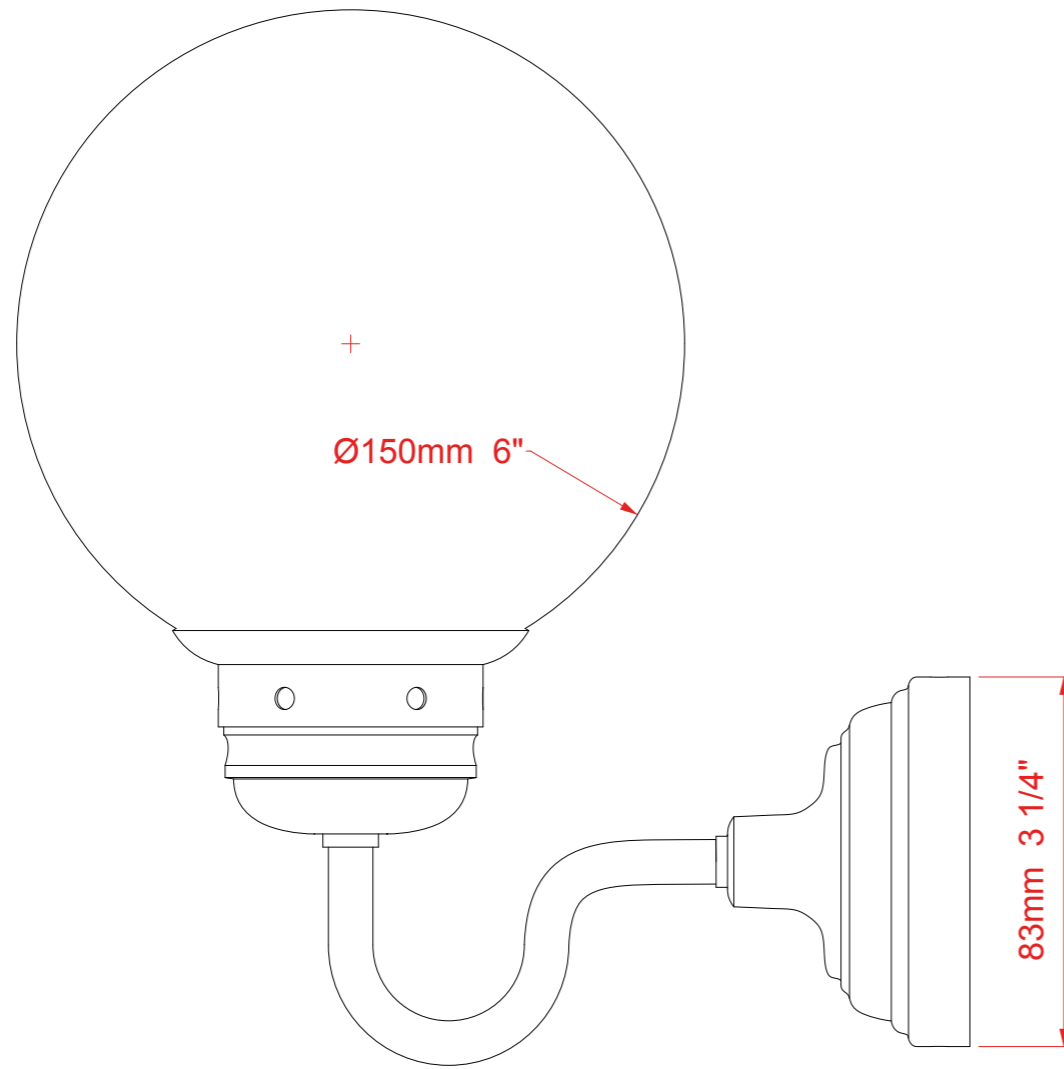

MARINA WALL LIGHT

A simple and charming wall light, the Mariner is carefully crafted using a back plate and stem in an antique copper design, both featuring intricate detailing. An opal glass globe creates a warm projection of light. The Mariner Wall Light will give any interior a mature and sophisticated look.

Dimensions

Globe: 150 mm

Backplate diameter: 83 mm

Height: 237 mm

Projection: 214 mm

Technical Details

Lamp Type 1 x E14 UK, 1 x E14 EU, 1 x E12 US | 240v/110v

Finish Options All finishes available

Lamp Type Energy Saving Suitable for Incandescent or LED equivalent

Shade Options Opal/Smoked

Lead Time 4 - 6 weeks

Similar Lamp Options

Connaught Single Bathroom Light

Shelton

Cambridge Book Case Light

Drawing Name:
Marina Wall Light
Material: Brass