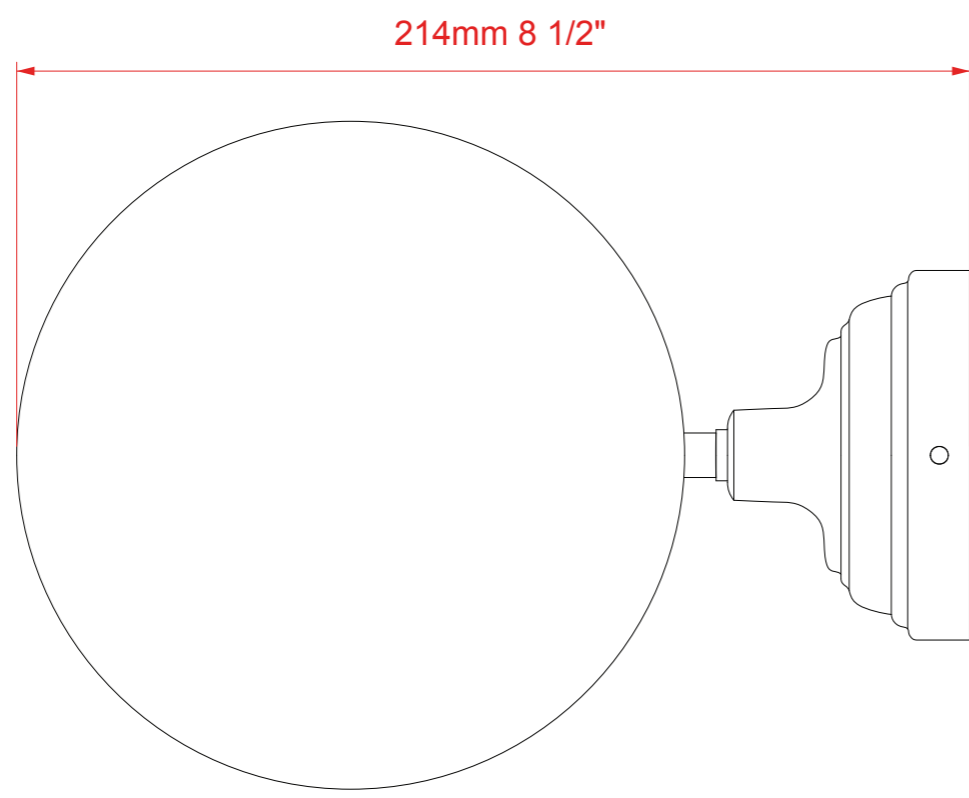

MARINA WALL LIGHT

A simple and charming wall light, the Mariner is carefully crafted using a back plate and stem in an antique copper design, both featuring intricate detailing. An opal glass globe creates a warm projection of light. The Mariner Wall Light will give any interior a mature and sophisticated look.

Dimensions

Globe: 150 mm

Backplate diameter: 83 mm

Height: 237 mm

Projection: 214 mm

Technical Details

Lamp Type 1 x E14 UK, 1 x E14 EU, 1 x E12 US | 240v/110v

Finish Options All finishes available

Lamp Type Energy Saving Suitable for Incandescent or LED equivalent

Shade Options Opal/Smoked

Lead Time 4 - 6 weeks

Similar Lamp Options

Connaught Single Bathroom Light

Shelton

Cambridge Book Case Light

Drawing Name:
Marina Wall Light
Material: Brass