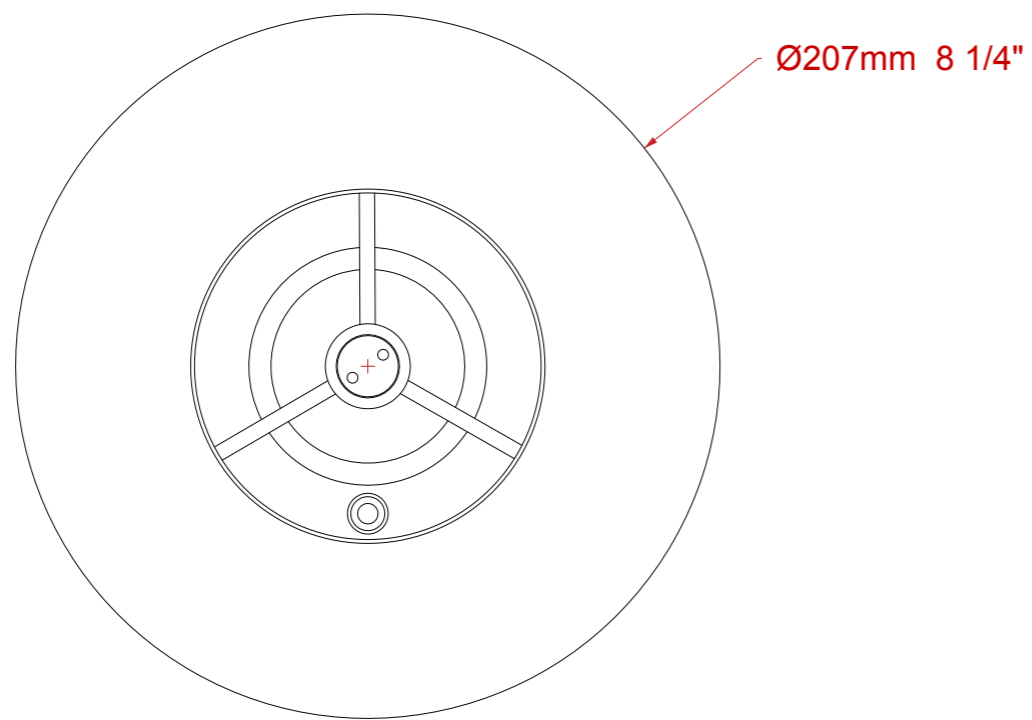

Dimensions

Height: 320 mm
 Base diameter: 127 mm
 Shade height: 145 mm
 Shade diameter (base): 207 mm

Technical Details

Lamp Type	1 x B15 12v UK, 1 x E14 12v EU, 1 x B15 12v US - non dimmable
Finish Options	All finishes available
Lamp Type Energy Saving	LED 12v Only
Shade Options	Metal/Cloth
Lead Time	4 - 6 weeks

Similar Lamp Options

Elegance Table Lamp Small

Napier Table Lamp

Elegance Table Lamp

Drawing Name:
Rechargeable Table Lamp
Material: Brass