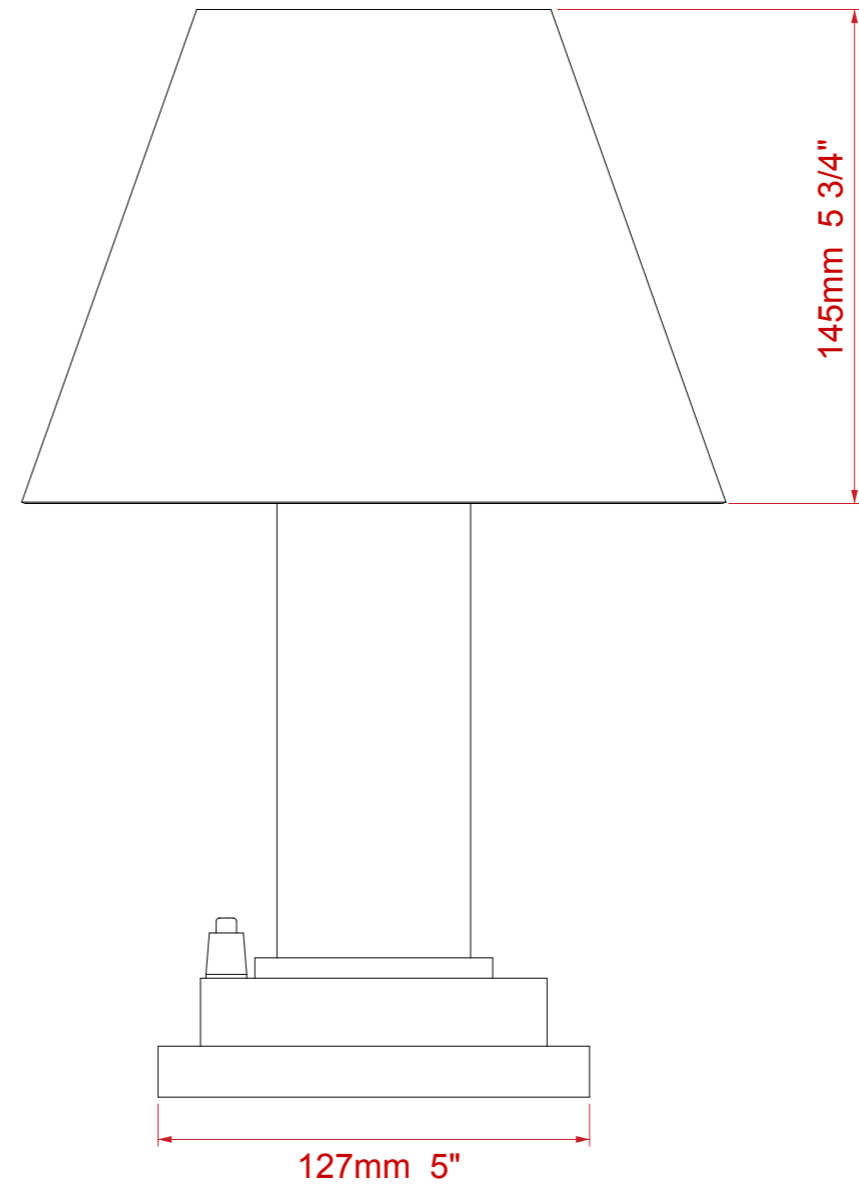

RECHARGEABLE TABLE LAMP

The Rechargeable Table Lamp is a compact lamp that exudes style and simplicity. Crafted from solid brass and finished in Old English Antique Brass, the lamp is small in stature but big in impact. The brass shade creates a muted, warm glow that adds depth to any stunning interior.

Dimensions

Height: 320 mm
 Base diameter: 127 mm
 Shade height: 145 mm
 Shade diameter (base): 207 mm

Technical Details

Lamp Type	1 x B15 12v UK, 1 x E14 12v EU, 1 x B15 12v US - non dimmable
Finish Options	All finishes available
Lamp Type Energy Saving	LED 12v Only
Shade Options	Metal/Cloth
Lead Time	4 - 6 weeks

Similar Lamp Options

Elegance Table Lamp Small

Napier Table Lamp

Elegance Table Lamp

Drawing Name:
Rechargeable Table Lamp
Material: Brass