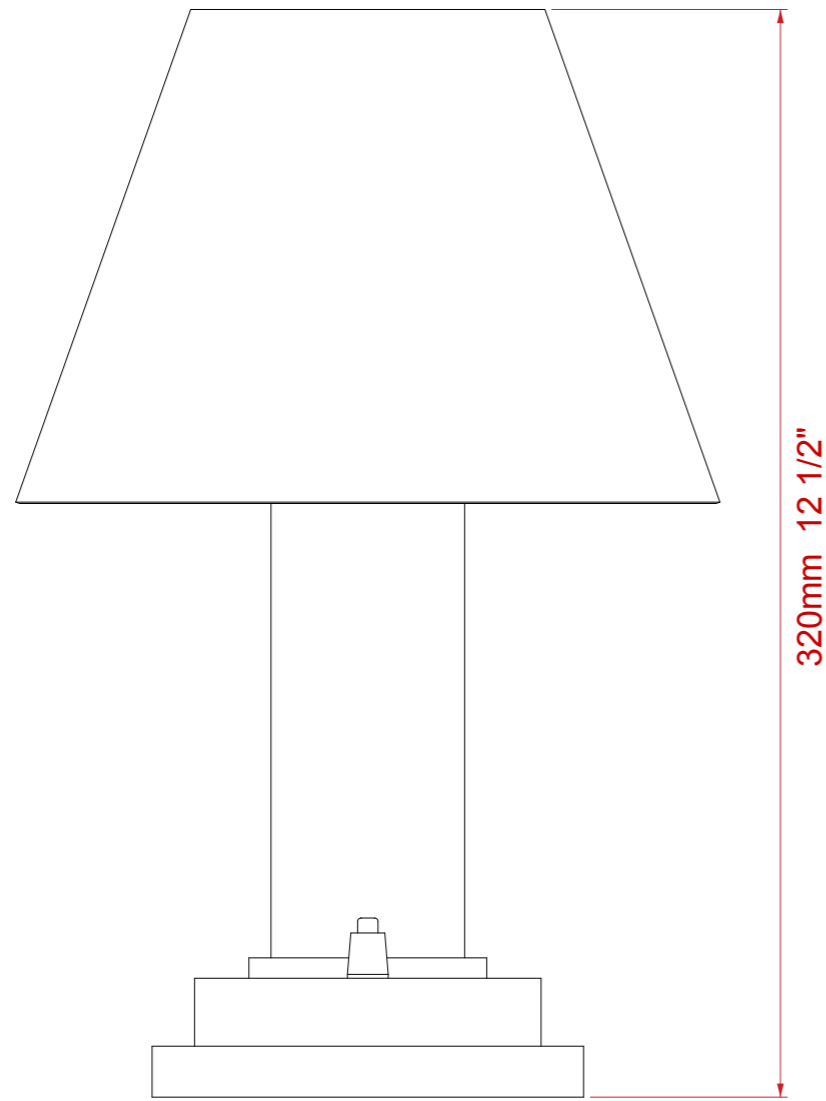

RECHARGEABLE TABLE LAMP

The Rechargeable Table Lamp is a compact lamp that exudes style and simplicity. Crafted from solid brass and finished in Old English Antique Brass, the lamp is small in stature but big in impact. The brass shade creates a muted, warm glow that adds depth to any stunning interior.

Dimensions

Height: 320 mm
 Base diameter: 127 mm
 Shade height: 145 mm
 Shade diameter (base): 207 mm

Technical Details

Lamp Type	1 x B15 12v UK, 1 x E14 12v EU, 1 x B15 12v US - non dimmable
Finish Options	All finishes available
Lamp Type Energy Saving	LED 12v Only
Shade Options	Metal/Cloth
Lead Time	4 - 6 weeks

Similar Lamp Options

Elegance Table Lamp Small

Napier Table Lamp

Elegance Table Lamp

Drawing Name:
Rechargeable Table Lamp
Material: Brass