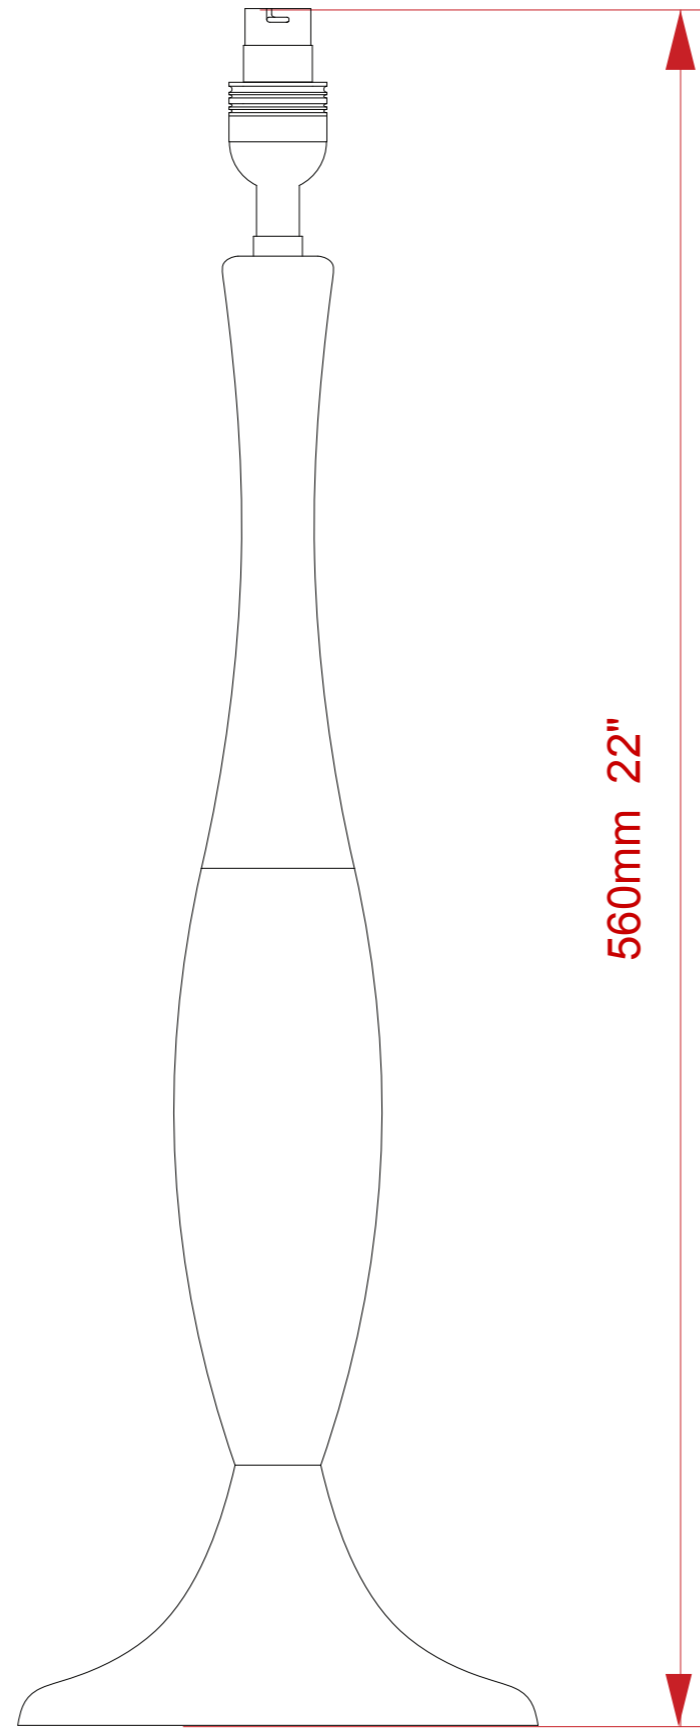

SKITTLE TABLE LAMP

The Skittle Table Lamp is a smooth and sophisticated table lamp that combines wood and brass with amazing effect. The base and neck of the lamp is crafted from solid brass and is separated by a beautiful wooden element, which can be colour matched to a choice of shade (not included with the lamp). Painted, stained and gilt finishes available.

Dimensions

Height: 560 mm
Base diameter: 170 mm

Technical Details

Lamp Type	1 x B22 UK, 1 x E27 EU, 1 x E26 US 240v/110v
Finish Options	All finishes available and other wood colours available
Lamp Type Energy Saving	Suitable for Incandescent or LED equivalent
Lead Time	4 - 6 weeks

Similar Lamp Options

Boat Column Lamp

Ebony Candle Stick Lamp

Reeded Candle Stick

Ø170mm 6 1/2"

Drawing Name:

Skittle Table Lamp

Material: Brass and Timber