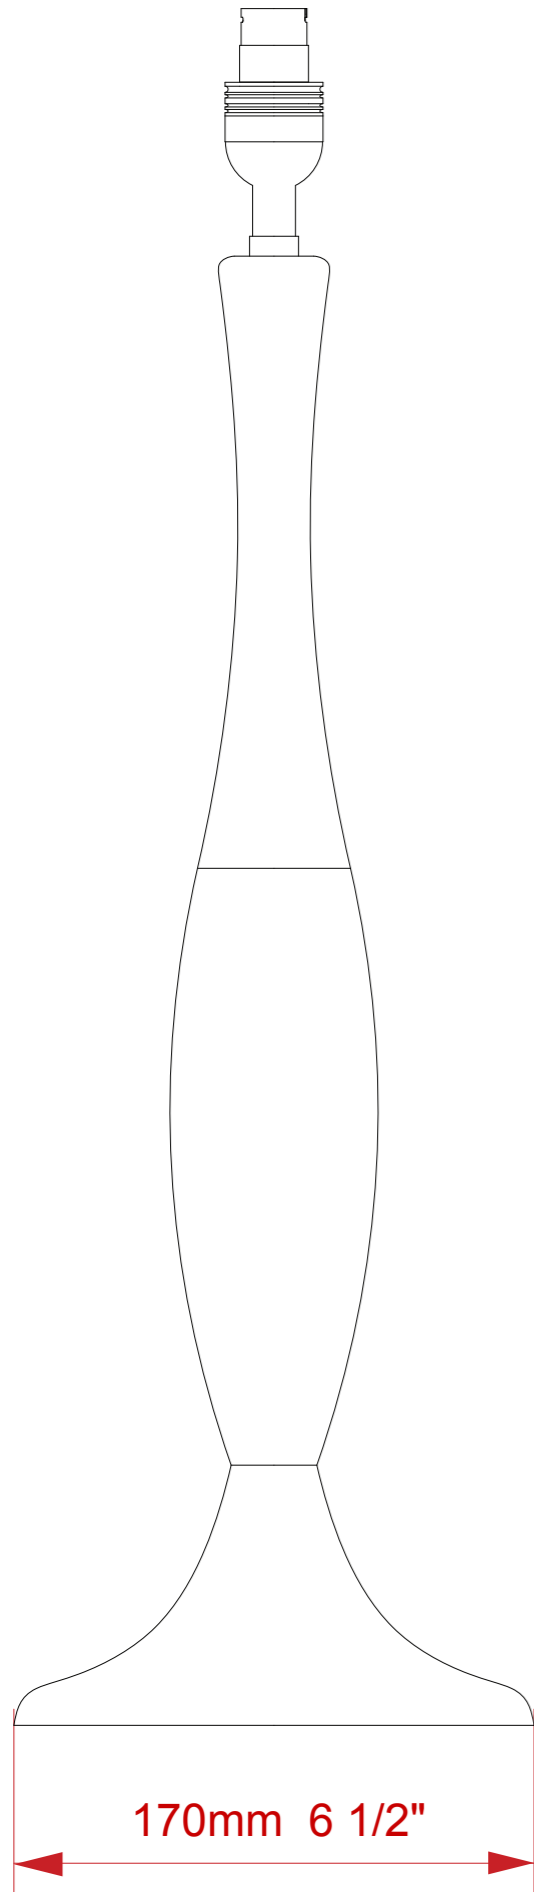

SKITTLE TABLE LAMP

The Skittle Table Lamp is a smooth and sophisticated table lamp that combines wood and brass with amazing effect. The base and neck of the lamp is crafted from solid brass and is separated by a beautiful wooden element, which can be colour matched to a choice of shade (not included with the lamp). Painted, stained and gilt finishes available.

Dimensions

Height: 560 mm
Base diameter: 170 mm

Technical Details

Lamp Type	1 x B22 UK, 1 x E27 EU, 1 x E26 US 240v/110v
Finish Options	All finishes available and other wood colours available
Lamp Type Energy Saving	Suitable for Incandescent or LED equivalent
Lead Time	4 - 6 weeks

Similar Lamp Options

Boat Column Lamp

Ebony Candle Stick Lamp

Reeded Candle Stick

Ø170mm 6 1/2"

Drawing Name:

Skittle Table Lamp

Material: Brass and Timber