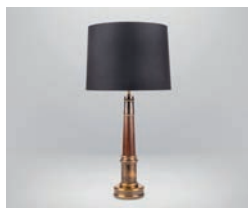

SKITTLE TABLE LAMP

The Skittle Table Lamp is a smooth and sophisticated table lamp that combines wood and brass with amazing effect. The base and neck of the lamp is crafted from solid brass and is separated by a beautiful wooden element, which can be colour matched to a choice of shade (not included with the lamp). Painted, stained and gilt finishes available.

Dimensions

Height: 560 mm
Base diameter: 170 mm

Technical Details

Lamp Type	1 x B22 UK, 1 x E27 EU, 1 x E26 US 240v/110v
Finish Options	All finishes available and other wood colours available
Lamp Type Energy Saving	Suitable for Incandescent or LED equivalent
Lead Time	4 - 6 weeks

Similar Lamp Options

Boat Column Lamp

Ebony Candle Stick Lamp

Reeded Candle Stick

Ø170mm 6 1/2"

Drawing Name:

Skittle Table Lamp

Material: Brass and Timber