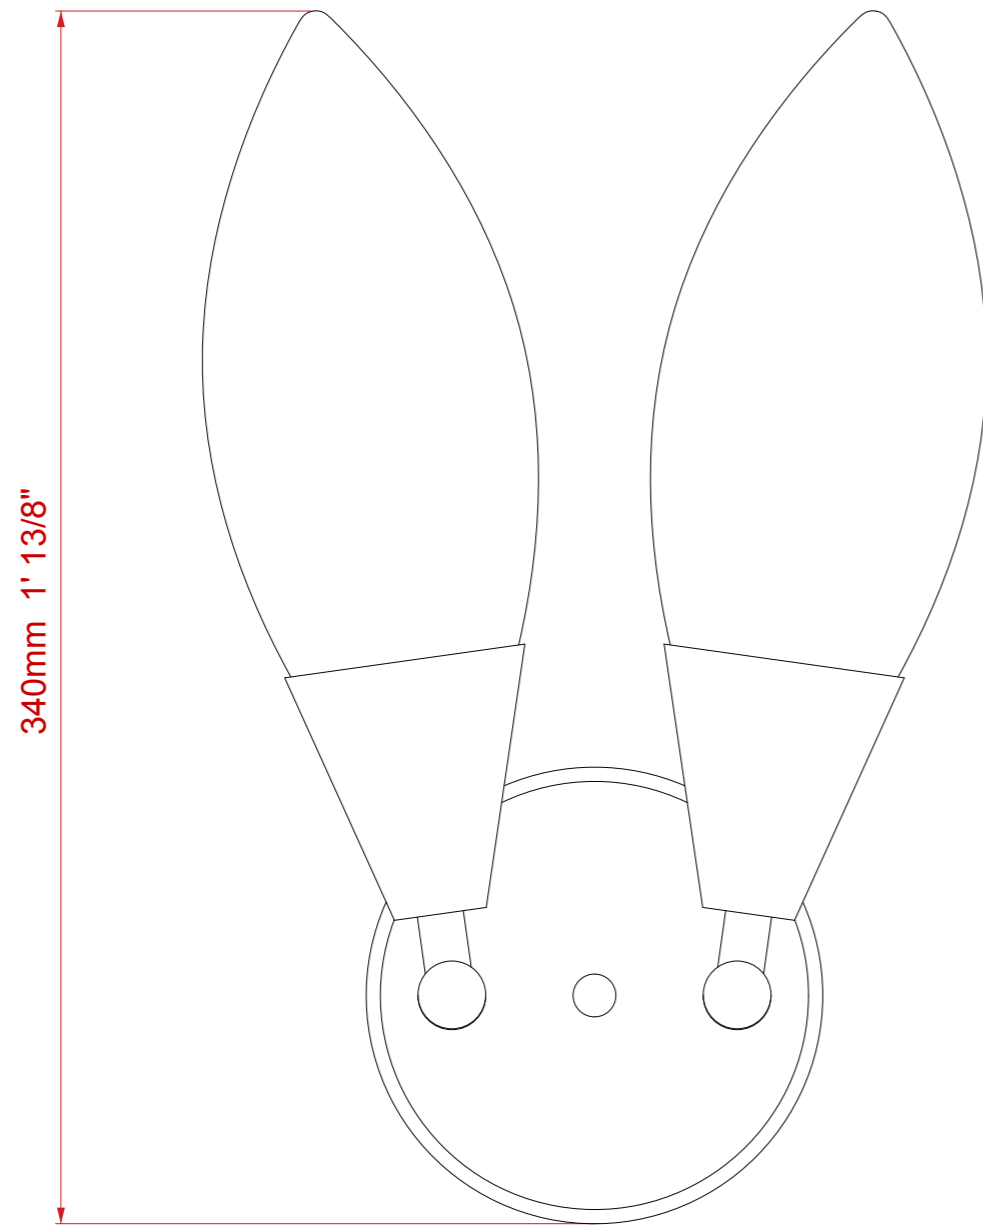

SKITTLE WALL LAMP

The Skittle Wall Lamp is a beautifully engineered wall light that combines stunning brass with elegant glass oval shades. The craftsmanship that goes into the lamp is evident with a simple yet effective backplate combining with elegant arms which house the shades. Finished in a combination of antique bronze and antique brass, although other finishes are available.

Dimensions

Height: 340 mm

Width: 220 mm

Backplate diameter: 128 mm

Technical Details

Lamp Type 2 x E14 UK, 2 x E14 EU, 2 x E12 US | 240v/110v

Finish Options All finishes available

Lamp Type Energy Saving LED only

Shade Options Opal

Lead Time 4 - 6 weeks

Similar Lamp Options

Connaught Single Bathroom Light

Cambridge Book Case Light

Marina Wall Light

Drawing Name:

Skittles Wall Light