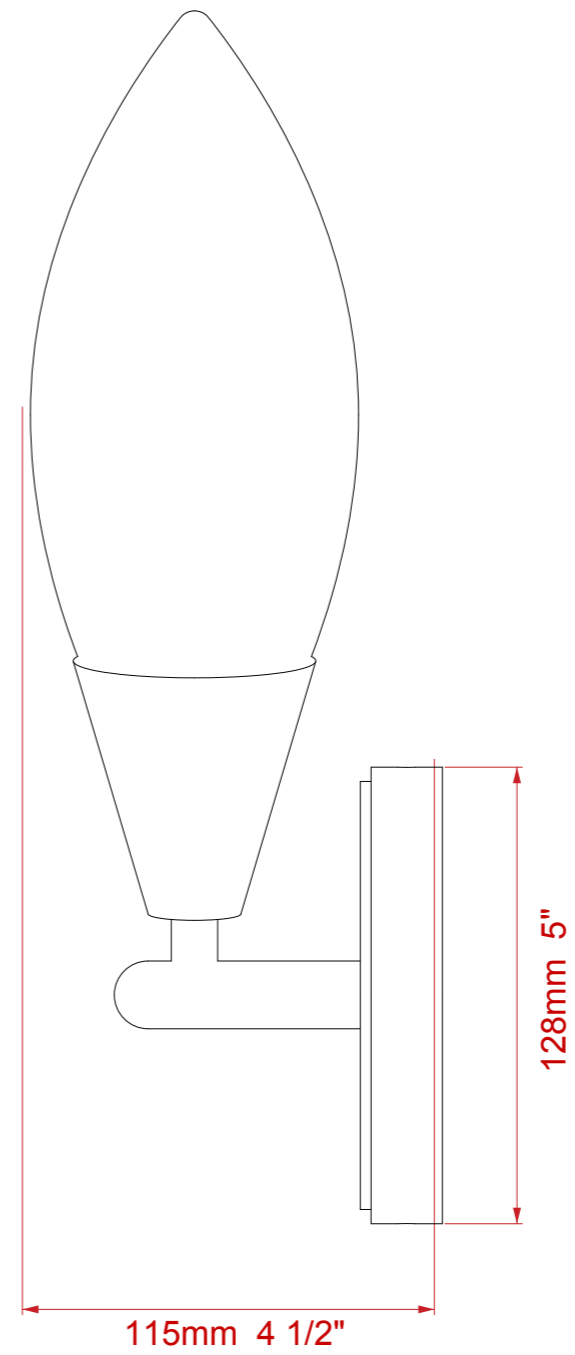

SKITTLE WALL LAMP

The Skittle Wall Lamp is a beautifully engineered wall light that combines stunning brass with elegant glass oval shades. The craftsmanship that goes into the lamp is evident with a simple yet effective backplate combining with elegant arms which house the shades. Finished in a combination of antique bronze and antique brass, although other finishes are available.

Dimensions

Height: 340 mm

Width: 220 mm

Backplate diameter: 128 mm

Technical Details

Lamp Type 2 x E14 UK, 2 x E14 EU, 2 x E12 US | 240v/110v

Finish Options All finishes available

Lamp Type Energy Saving LED only

Shade Options Opal

Lead Time 4 - 6 weeks

Similar Lamp Options

Connaught Single Bathroom Light

Cambridge Book Case Light

Marina Wall Light

Drawing Name:

Skittles Wall Light