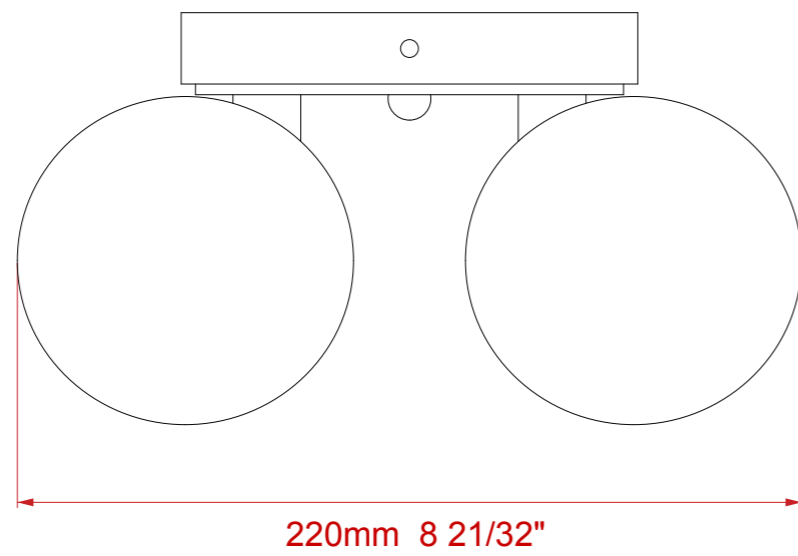

Drawing Name:

Skittles Wall Light

Material: Brass