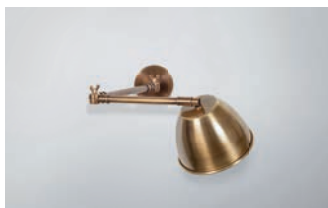

THE TRADITIONAL PICTURE LIGHT

Highly functional and unassuming, the Traditional Picture Light features an adjustable lip reflector to carefully control the lighting projection. Beautifully hand-crafted in an antique brass finish, the Traditional Picture Light is available in three sizes (two shown).

Dimensions

Three sizes available: 300 mm, 600 mm, 900 mm reflector (bespoke sizes available)
Total projection: 245 mm
Shade diameter: 52 mm

Technical Details

Lamp Type	E14 (300mm reflector) and E27 (600mm and 900mm reflector) 240v/110v
Finish Options	All finishes available
Lamp Type Energy Saving	LED only
Lead Time	4 - 6 weeks

Similar Lamp Options

Fenwick Reading Wall Light

Cambridge Book Case Light

The Avaline Picture Light

310mm 12 1/4"

245mm 9 19/32"

52mm 2"

244mm 9 19/32"