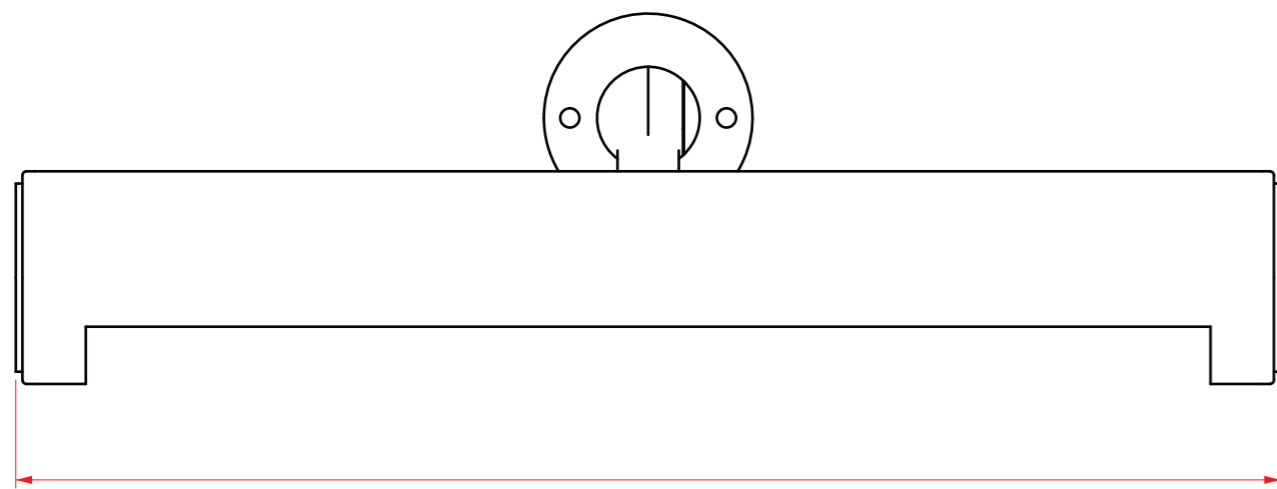

THE TRADITIONAL PICTURE LIGHT

Highly functional and unassuming, the Traditional Picture Light features an adjustable lip reflector to carefully control the lighting projection. Beautifully hand-crafted in an antique brass finish, the Traditional Picture Light is available in three sizes (two shown).

Dimensions

Three sizes available: 300 mm, 600 mm, 900 mm reflector (bespoke sizes available)
Total projection: 245 mm
Shade diameter: 52 mm

Technical Details

Lamp Type	E14 (300mm reflector) and E27 (600mm and 900mm reflector) 240v/110v
Finish Options	All finishes available
Lamp Type Energy Saving	LED only
Lead Time	4 - 6 weeks

Similar Lamp Options

Fenwick Reading Wall Light

Cambridge Book Case Light

The Avaline Picture Light

310mm 12 1/4"

245mm 9 19/32"

52mm 2"

244mm 9 19/32"

Drawing Name:

Traditional Picture Light

Material: Brass