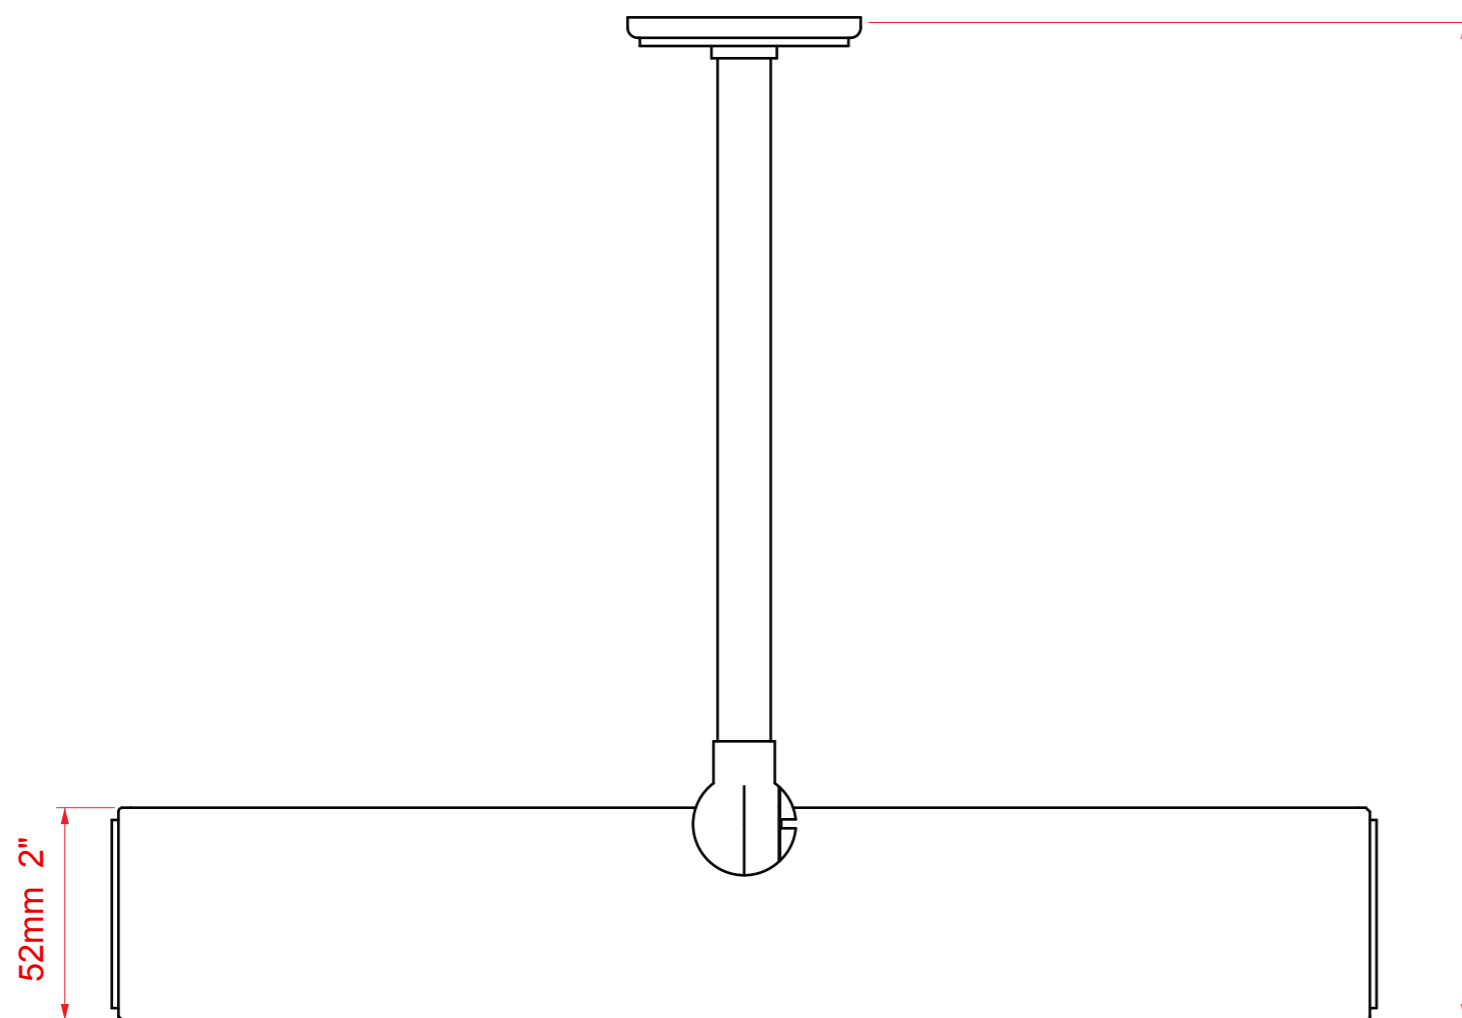

THE TRADITIONAL PICTURE LIGHT

Highly functional and unassuming, the Traditional Picture Light features an adjustable lip reflector to carefully control the lighting projection. Beautifully hand-crafted in an antique brass finish, the Traditional Picture Light is available in three sizes (two shown).

Dimensions

Three sizes available: 300 mm, 600 mm, 900 mm reflector (bespoke sizes available)
Total projection: 245 mm
Shade diameter: 52 mm

Technical Details

Lamp Type	E14 (300mm reflector) and E27 (600mm and 900mm reflector) 240v/110v
Finish Options	All finishes available
Lamp Type Energy Saving	LED only
Lead Time	4 - 6 weeks

Similar Lamp Options

Fenwick Reading Wall Light

Cambridge Book Case Light

The Avaline Picture Light

310mm 12 1/4"

245mm 9 19/32"

52mm 2"

244mm 9 19/32"

Drawing Name:

Traditional Picture Light

Material: Brass