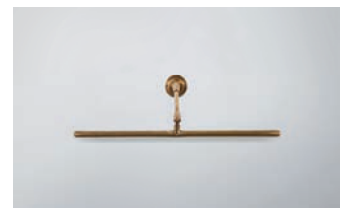

THE TRADITIONAL PICTURE LIGHT

Highly functional and unassuming, the Traditional Picture Light features an adjustable lip reflector to carefully control the lighting projection. Beautifully hand-crafted in an antique brass finish, the Traditional Picture Light is available in three sizes (two shown).

Dimensions

Three sizes available: 300 mm, 600 mm, 900 mm reflector (bespoke sizes available)
Total projection: 245 mm
Shade diameter: 52 mm

Technical Details

Lamp Type	E14 (300mm reflector) and E27 (600mm and 900mm reflector) 240v/110v
Finish Options	All finishes available
Lamp Type Energy Saving	LED only
Lead Time	4 - 6 weeks

Similar Lamp Options

Fenwick Reading Wall Light

Cambridge Book Case Light

The Avaline Picture Light

310mm 12 1/4"

245mm 9 19/32"

52mm 2"

244mm 9 19/32"

Drawing Name:

Traditional Picture Light

Material: Brass