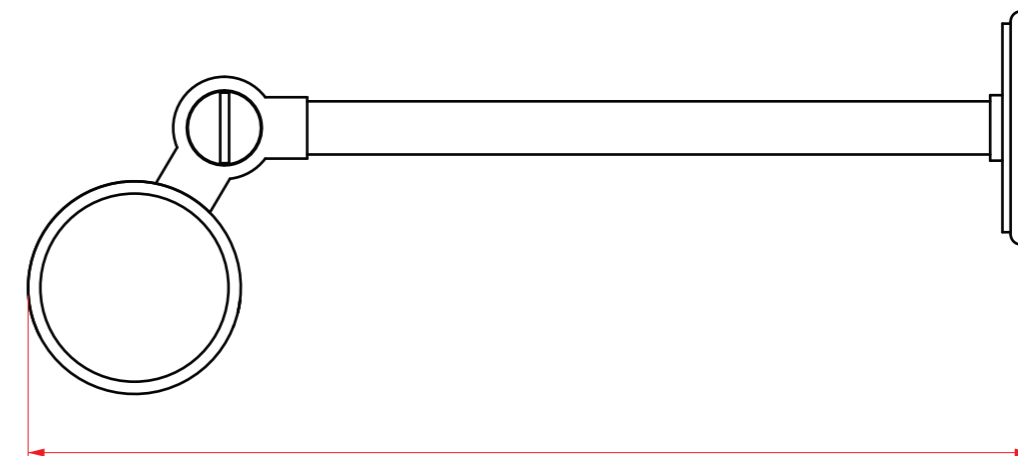

THE TRADITIONAL PICTURE LIGHT

Highly functional and unassuming, the Traditional Picture Light features an adjustable lip reflector to carefully control the lighting projection. Beautifully hand-crafted in an antique brass finish, the Traditional Picture Light is available in three sizes (two shown).

Dimensions

Three sizes available: 300 mm, 600 mm, 900 mm reflector (bespoke sizes available)
Total projection: 245 mm
Shade diameter: 52 mm

Technical Details

Lamp Type	E14 (300mm reflector) and E27 (600mm and 900mm reflector) 240v/110v
Finish Options	All finishes available
Lamp Type Energy Saving	LED only
Lead Time	4 - 6 weeks

Similar Lamp Options

Fenwick Reading Wall Light

Cambridge Book Case Light

The Avaline Picture Light

310mm 12 1/4"

245mm 9 19/32"

52mm 2"

244mm 9 19/32"

Drawing Name:

Traditional Picture Light

Material: Brass