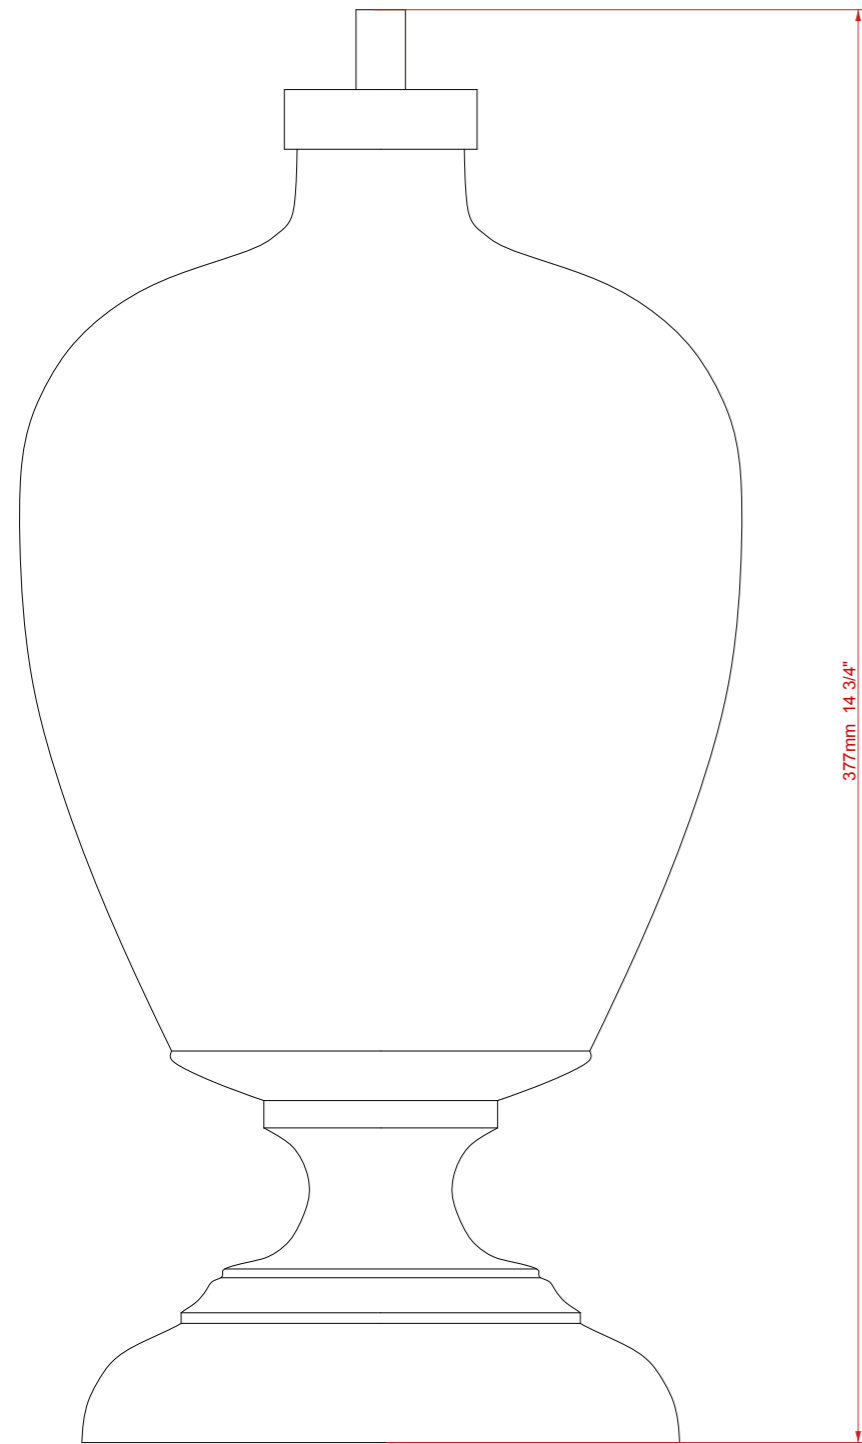

THE VASE LAMP

Beautifully combining glass and brass in an antique silver plate finish, the Vase Lamp features a custom made mouth blown green glass centre on brass base and fittings, shown finished in an antique silver plate. Other glass colours available. Available in all metal finishes.

Dimensions

Height without shade: 377 mm

Base diameter: 157 mm

Technical Details

Lamp Type	1 x B22 UK, 1 x E27 EU, 1 x E26 US 240v/110v
Finish Options	All finishes available / other glass colours
Lamp Type Energy Saving	Suitable for Incandescent or LED equivalent
Lead Time	4 - 6 weeks

Similar Lamp Options

Opera Table Lamp

Humphrey Table Lamp

Opera Table Lamp With Gold Effect

Drawing Name:

The Vase Lamp

Material: Brass