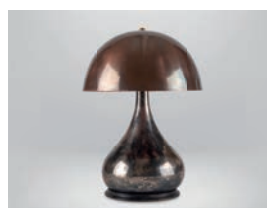

THE VASE LAMP

Beautifully combining glass and brass in an antique silver plate finish, the Vase Lamp features a custom made mouth blown green glass centre on brass base and fittings, shown finished in an antique silver plate. Other glass colours available. Available in all metal finishes.

Dimensions

Height without shade: 377 mm

Base diameter: 157 mm

Technical Details

Lamp Type	1 x B22 UK, 1 x E27 EU, 1 x E26 US 240v/110v
Finish Options	All finishes available / other glass colours
Lamp Type Energy Saving	Suitable for Incandescent or LED equivalent
Lead Time	4 - 6 weeks

Similar Lamp Options

Opera Table Lamp

Humphrey Table Lamp

Opera Table Lamp With Gold Effect

Drawing Name:

The Vase Lamp

Material: Brass