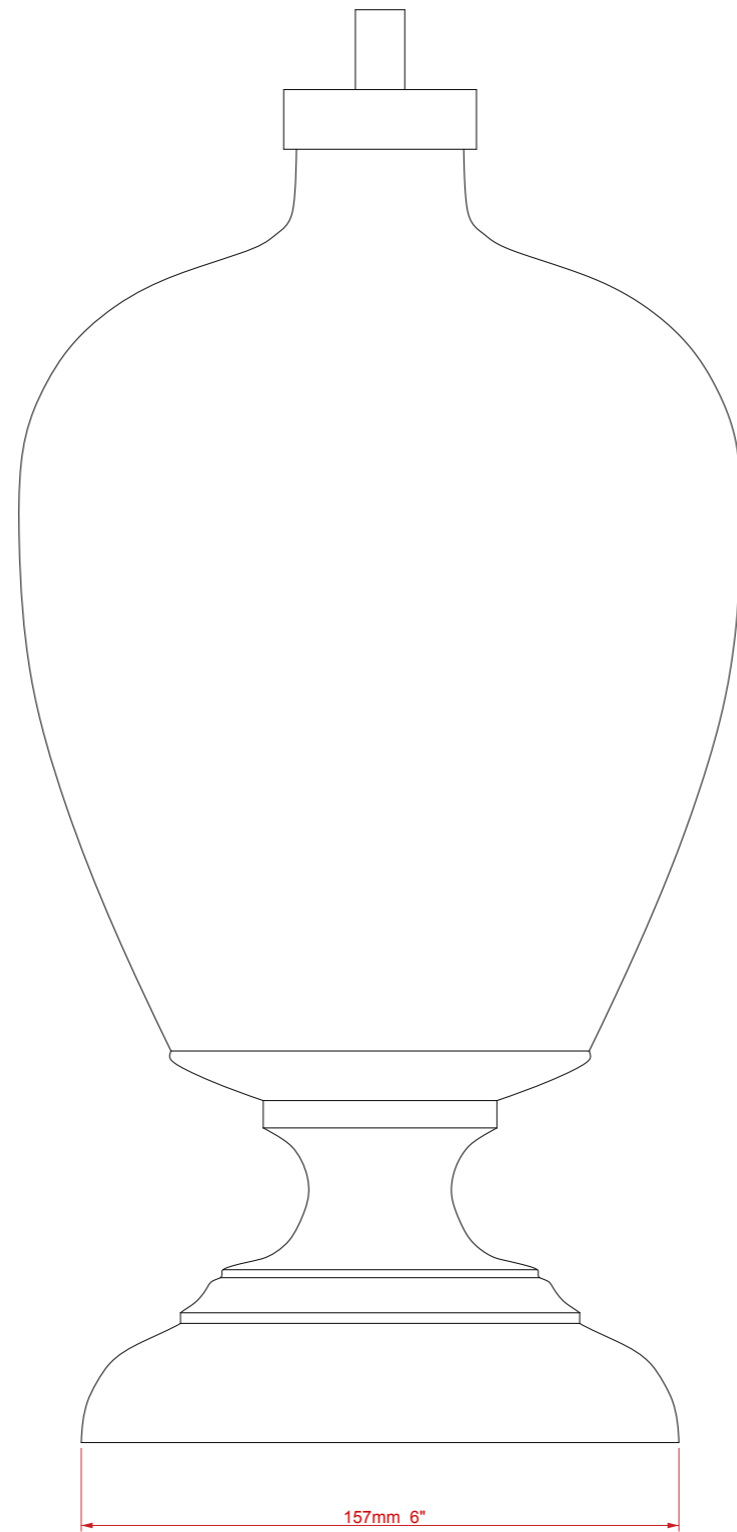

THE VASE LAMP

Beautifully combining glass and brass in an antique silver plate finish, the Vase Lamp features a custom made mouth blown green glass centre on brass base and fittings, shown finished in an antique silver plate. Other glass colours available. Available in all metal finishes.

Dimensions

Height without shade: 377 mm

Base diameter: 157 mm

Technical Details

Lamp Type	1 x B22 UK, 1 x E27 EU, 1 x E26 US 240v/110v
Finish Options	All finishes available / other glass colours
Lamp Type Energy Saving	Suitable for Incandescent or LED equivalent
Lead Time	4 - 6 weeks

Similar Lamp Options

Opera Table Lamp

Humphrey Table Lamp

Opera Table Lamp With Gold Effect

Drawing Name:

The Vase Lamp

Material: Brass