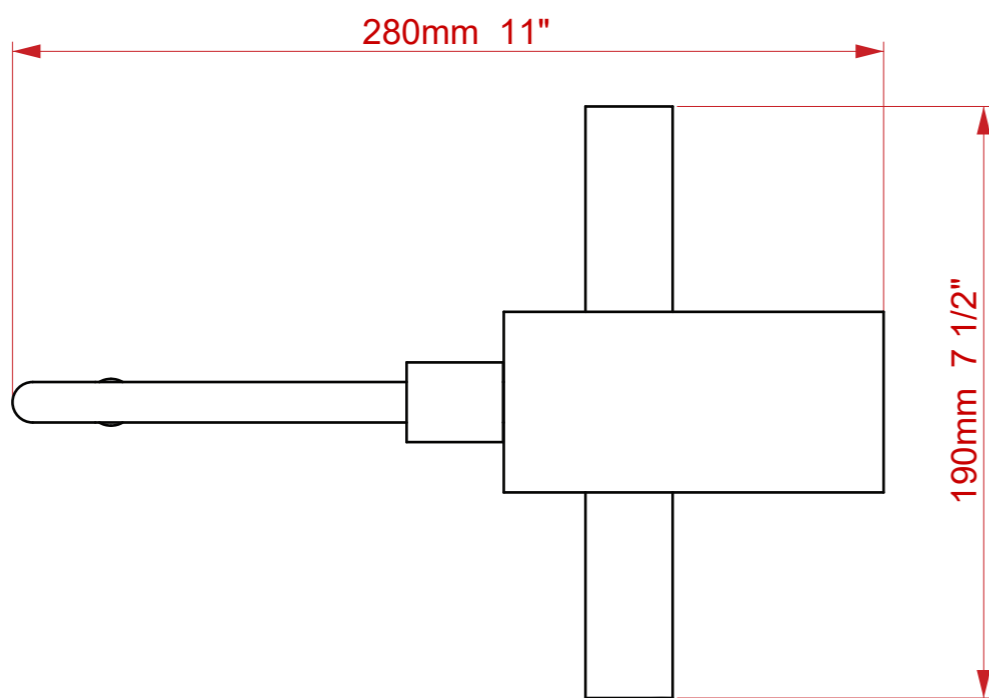

VERGE TABLE LAMP

The Verge Table Lamp is an exceptionally elegant lamp which is crafted from solid brass. The well-designed base perfectly balances the stem and light, producing a sophisticated and sleek shape. Shown in an antique brass finish.

We also have a floor lamp in the same Verge design.

Dimensions

Height: 264 mm

Length: 280 mm

Base width: 190 mm

Technical Details

Lamp Type	1 x B22 UK, 1 x E27 EU, 1 x E26 US
Finish Options	All finishes available
Lamp Type Energy Saving	Suitable for Incandescent or LED equivalent
Shade Options	
Lead Time	4 - 6 weeks
Similar Lamp Options	

Boat Column Lamp

The Jasper Bar Lamp

Verge Floor Lamp

Drawing Name:

Verge Table Lamp

Material: Brass