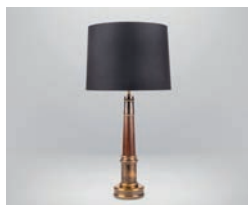

VERGE TABLE LAMP

The Verge Table Lamp is an exceptionally elegant lamp which is crafted from solid brass. The well-designed base perfectly balances the stem and light, producing a sophisticated and sleek shape. Shown in an antique brass finish.

We also have a floor lamp in the same Verge design.

Dimensions

Height: 264 mm

Length: 280 mm

Base width: 190 mm

Technical Details

Lamp Type	1 x B22 UK, 1 x E27 EU, 1 x E26 US
Finish Options	All finishes available
Lamp Type Energy Saving	Suitable for Incandescent or LED equivalent
Shade Options	
Lead Time	4 - 6 weeks
Similar Lamp Options	

Boat Column Lamp

The Jasper Bar Lamp

Verge Floor Lamp

Drawing Name:

Verge Table Lamp

Material: Brass