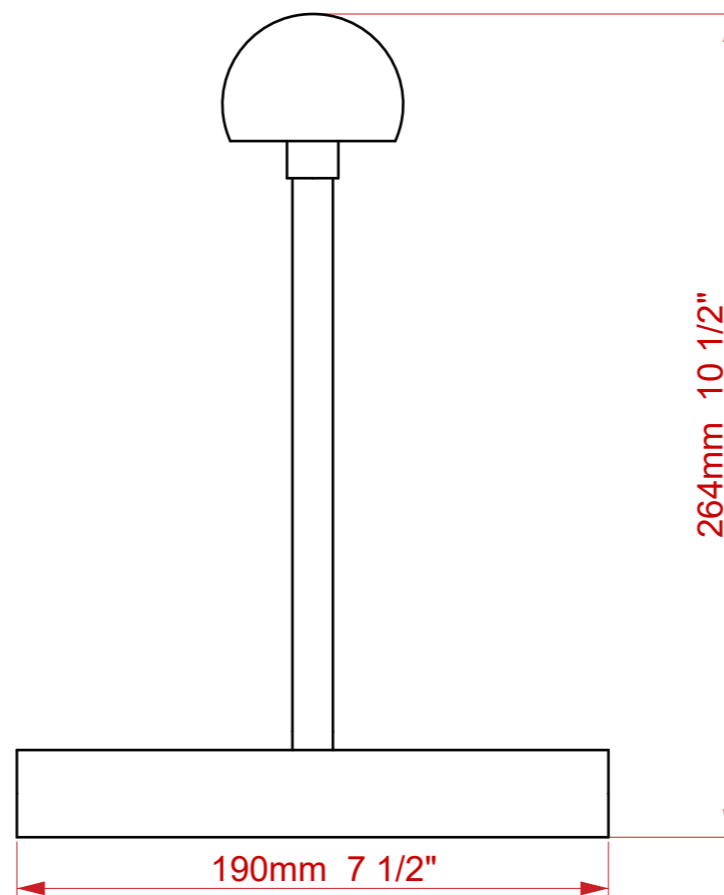

VERGE TABLE LAMP

The Verge Table Lamp is an exceptionally elegant lamp which is crafted from solid brass. The well-designed base perfectly balances the stem and light, producing a sophisticated and sleek shape. Shown in an antique brass finish.

We also have a floor lamp in the same Verge design.

Dimensions

Height: 264 mm

Length: 280 mm

Base width: 190 mm

Technical Details

Lamp Type	1 x B22 UK, 1 x E27 EU, 1 x E26 US
Finish Options	All finishes available
Lamp Type Energy Saving	Suitable for Incandescent or LED equivalent
Shade Options	
Lead Time	4 - 6 weeks
Similar Lamp Options	

Boat Column Lamp

The Jasper Bar Lamp

Verge Floor Lamp

Drawing Name:

Verge Table Lamp

Material: Brass