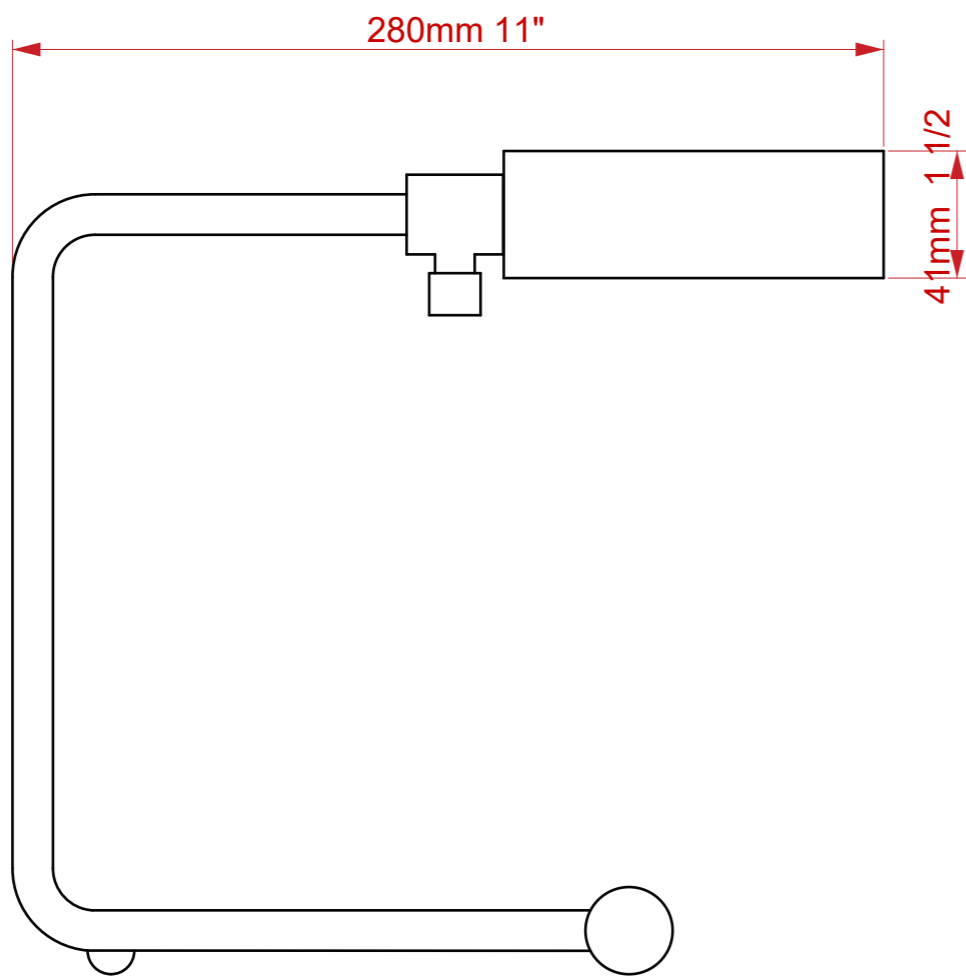

VERGE TABLE LAMP

The Verge Table Lamp is an exceptionally elegant lamp which is crafted from solid brass. The well-designed base perfectly balances the stem and light, producing a sophisticated and sleek shape. Shown in an antique brass finish.

We also have a floor lamp in the same Verge design.

Dimensions

Height: 264 mm

Length: 280 mm

Base width: 190 mm

Technical Details

Lamp Type	1 x B22 UK, 1 x E27 EU, 1 x E26 US
Finish Options	All finishes available
Lamp Type Energy Saving	Suitable for Incandescent or LED equivalent
Shade Options	
Lead Time	4 - 6 weeks
Similar Lamp Options	

Boat Column Lamp

The Jasper Bar Lamp

Verge Floor Lamp

Drawing Name:

Verge Table Lamp

Material: Brass