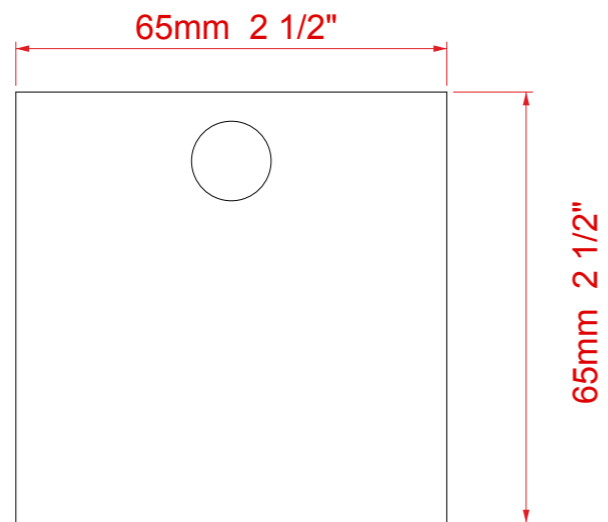

WALL BOX

The Wall Box combines function and beauty in a simple, yet stylish design. A sturdy, robust brass frame (finished in antique bronze) houses elegant corrugated glass which offers a warm, ambient glow from the Tala bulb. The simplicity of the Wall Box has made it a popular option among interior designers and hotel specifiers, particularly for use in traditional high-end bathrooms. Bespoke sizes available.

Dimensions

Height: 400 mm

Width: 65 mm

Technical Details

Lamp Type 1 x E27 UK, 1 x E27 EU, 1 x E26 US | 240v/110v

Finish Options All finishes available

Lamp Type Energy Saving LED only

Shade Options Ribbed clear, clear, opal or frosted

Lead Time 4 - 6 weeks

Similar Lamp Options

Connaught Single Bathroom Light

Cambridge Book Case Light

Marina Wall Light

400mm 15 3/4"

65mm 2 1/2"

406mm 15"

65mm 2 1/2"

65mm 2 1/2"

Drawing Name:

Box Wall Light

Material: Brass