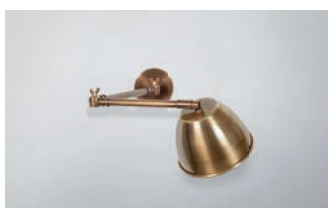

THE AVALINE PICTURE LIGHT

The Avaline is a high quality picture light handcrafted with a beautiful antique brass finish, functional and unassuming the Avaline features a subtle slim line lamp, and an intricate ball-and-socket joint to allow multidirectional movement and rotation of the lamp and shade. The Avaline has a dimmable warm white LED light, and is supplied with a transformer. Other sizes available.

Dimensions

Standard sizes: 230 mm, 370 mm and 730 mm

Bespoke sizes available

Total projection: 140 mm

Back plate diameter: 45 mm

Technical Details

Lamp Type LED Strip - Driver Size

Finish Options All finishes available

Lamp Type Energy Saving LED only

Shade Options

Lead Time 4 - 6 weeks

Similar Lamp Options

Fenwick Reading Wall Light

Cambridge Book Case Light

The Bancroft Picture Light