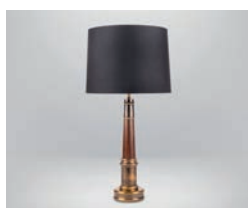

Boat Column Lamp